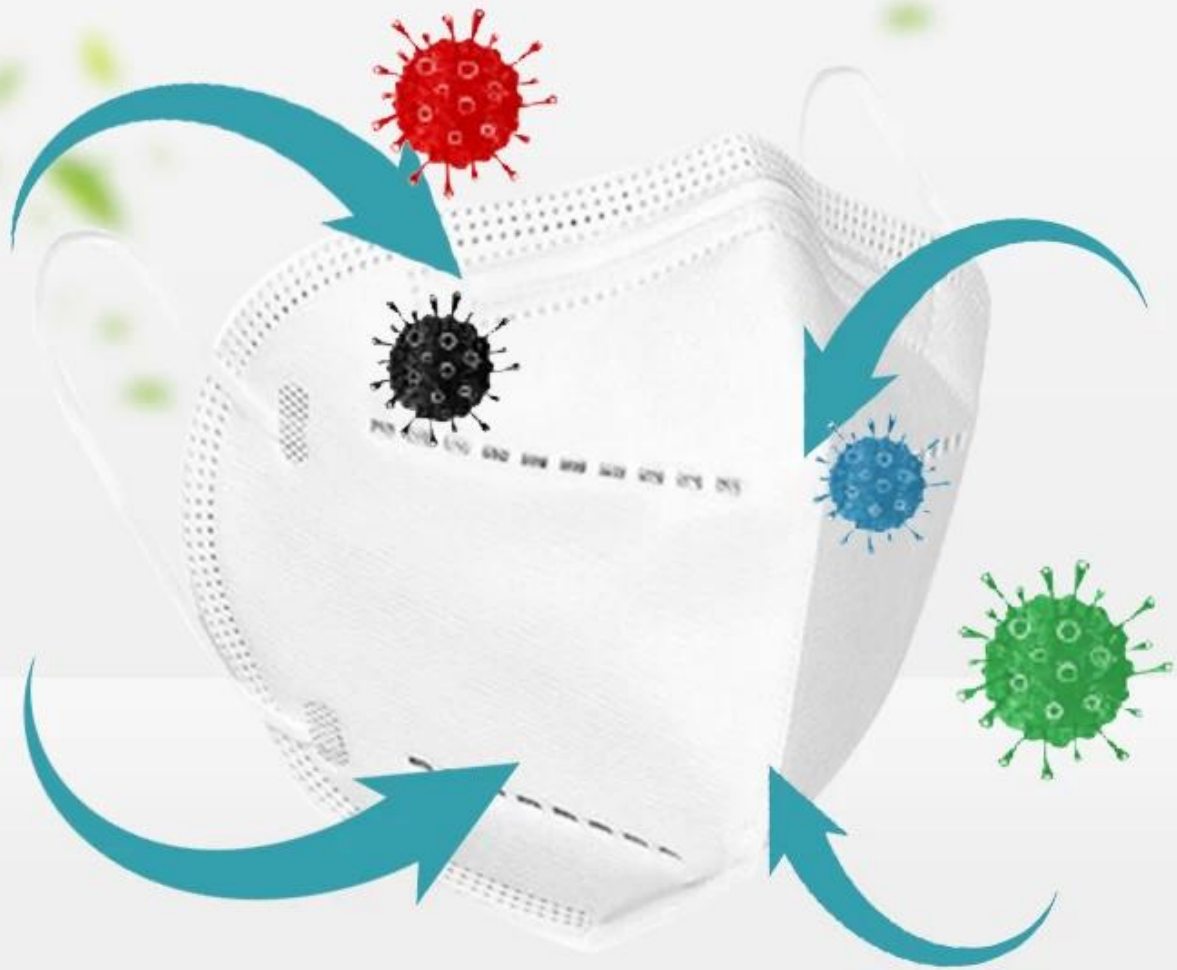

**Earloop Nonwoven kn95 Gesichtsmaske Einweg-Kohlefilter Atemschutzmaske
Staub**

GOOD QUALITY KN95 MASK

GOOD QUALITY KN95 MASK

High efficiency filtration

Remove bacteria

Effectively prevent exhaled exhaust gas

Granular layer of activated carbon

Effective control of germs

Waterproof non-woven fabric layer

THIS OUTSIDE-PROTECTOR IS WHAT YOU NEED

Office

Going out

On the plane

To prevent
the virus