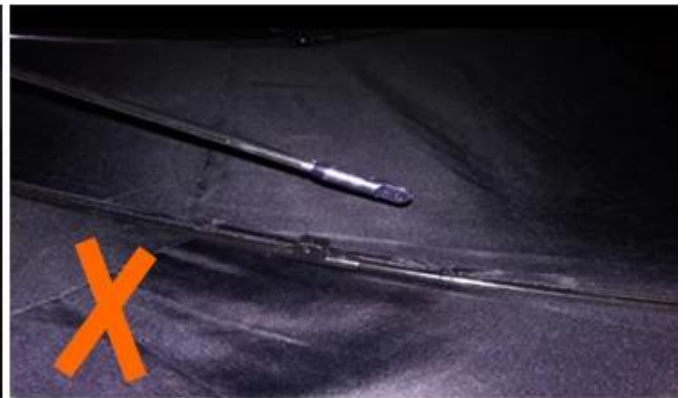

24 Dec 2018 02:24

K***
ES

★☆☆☆☆

Color: Black Ships From: China Logistics: TNT

One the metals/ribs broke after one day of use, with just light rain
no wind. Very disappointing!

24 Dec 2018 02:24

ours

others