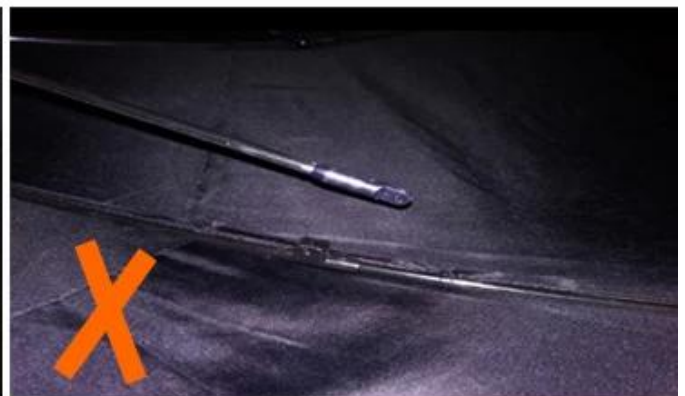

24 Dec 2018 02:24

4***
ES

★★★★☆

Color: Black Ships From: China Logistics: TNT

One the metals/ribs broke after one day of use, with just light rain
no wind. Very disappointing!

24 Dec 2018 02:24

ours

others