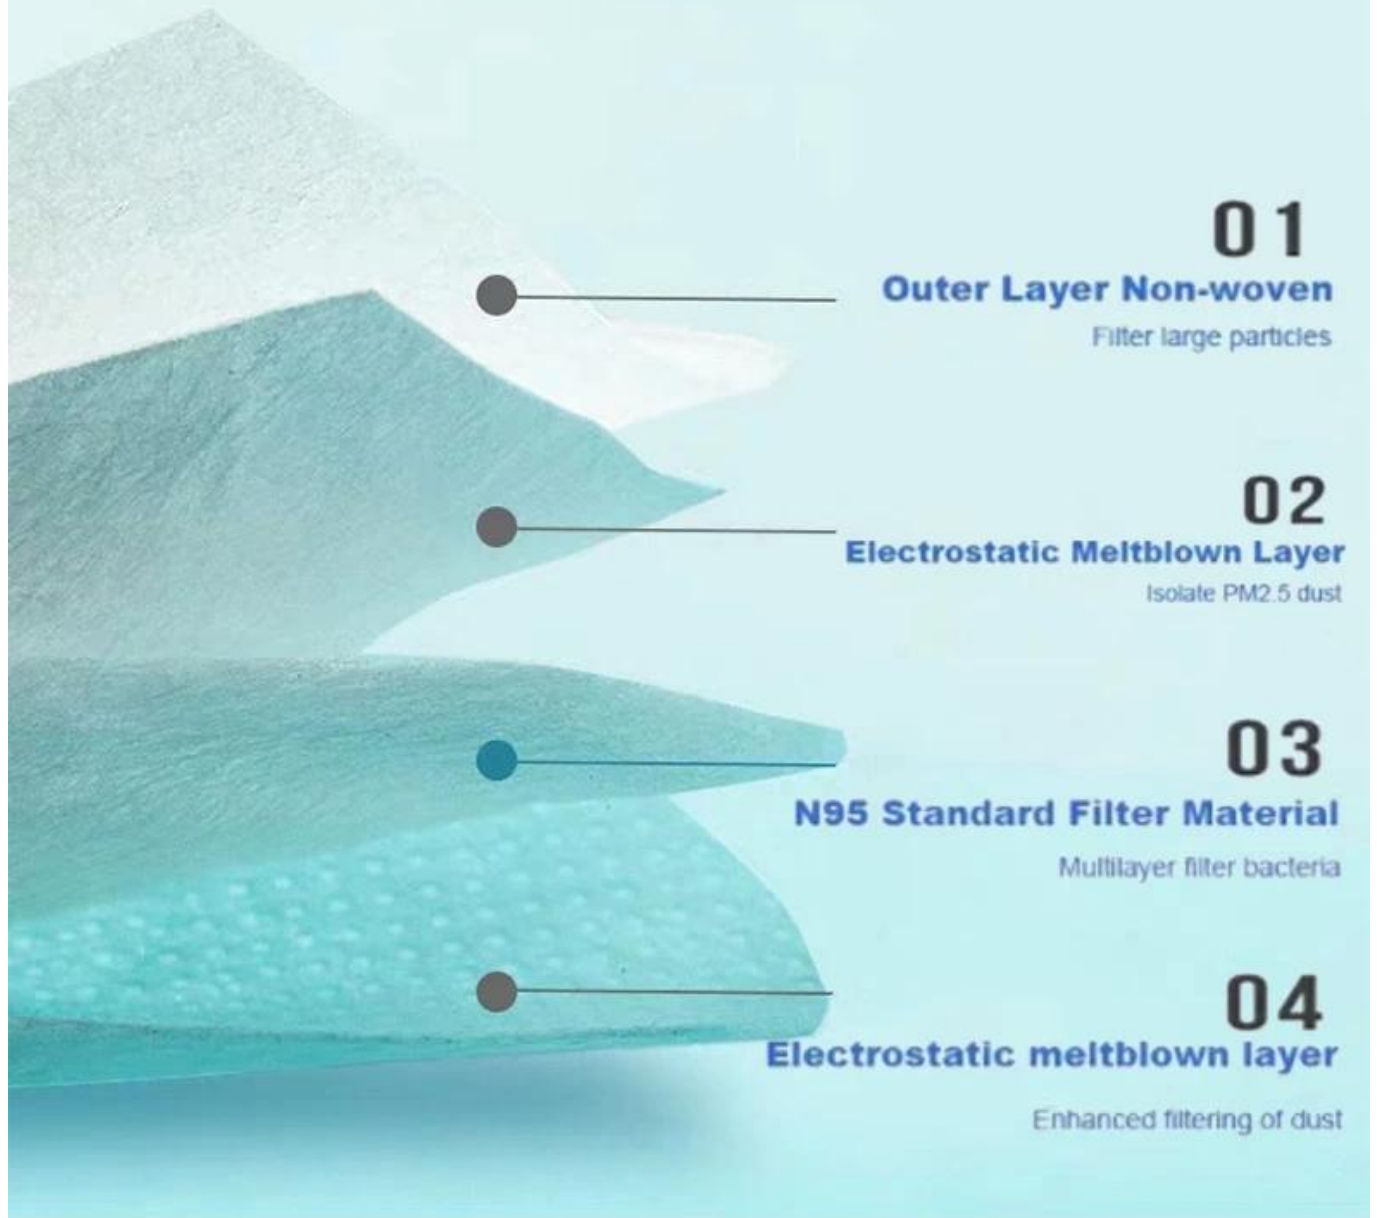

Einweg-Vlies-Schutzmaske Ce Kn95

# EFFICIENT MELTBLOWN MATERIALS

4 LAYERS OF PROTECTIVE FILTERING  
FOR SAFER BREATHING PROTECTION

**01**

**Outer Layer Non-woven**

Filter large particles

**02**

**Electrostatic Meltblown Layer**

Isolate PM2.5 dust

**03**

**N95 Standard Filter Material**

Multilayer filter bacteria

**04**

**Electrostatic meltblown layer**

Enhanced filtering of dust

---

## PRODUCTION PROCEDURES

1. EDGE STITCH

2. CUT FABRIC

3. SEWING

4. TIP ASSEMBLY

5. SEW UP

6. QUALITY CHECK