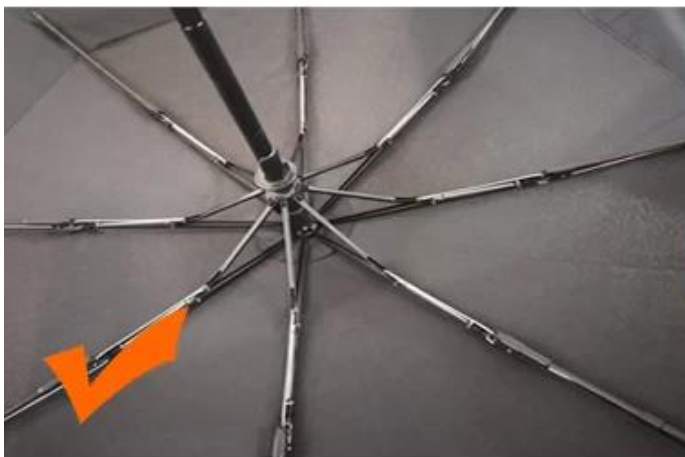

WHY CHOOSE US?

S***
FR

★★★★★

Ships From: China Logistics: TNT

I really like this umbrella. It is sturdy, it can be opened or closed with just a press.
And more importantly, almost instant dry by just shaking.

24 Dec 2018 02:24

K***
ES

★★★★★

Color: Black Ships From: China Logistics: TNT

One the metals/ribs broke after one day of use, with just light rain
no wind. Very disappointing!

24 Dec 2018 02:24

ours

others

Unternehmensinformationen

Über uns Lotus Umbrella:

Shaoxing Lotus Umbrella Co., Ltd ist ein professioneller Hersteller von Amberla in der