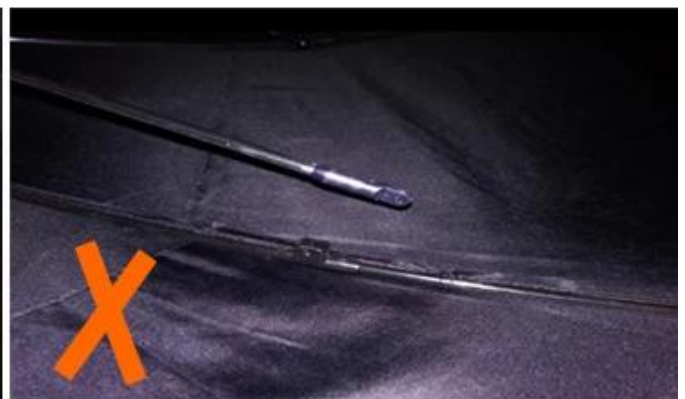

Unternehmensinformationen

Über uns Lotus Umbrella:

Shaoxing Lotus Umbrella Co., Ltd ist ein professioneller Hersteller von Amberla in der