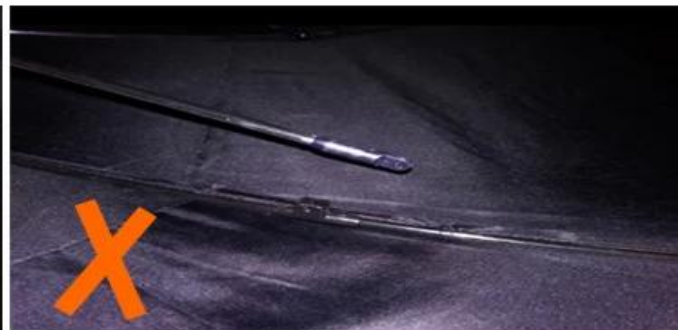

24 Dec 2018 02:24

K\*\*\*  
ES

★★★★☆

Color: Black Ships From: China Logistics: TNT

One the metals/ribs broke after one day of use, with just light rain no wind. Very disappointing!

24 Dec 2018 02:24

*ours*

*others*