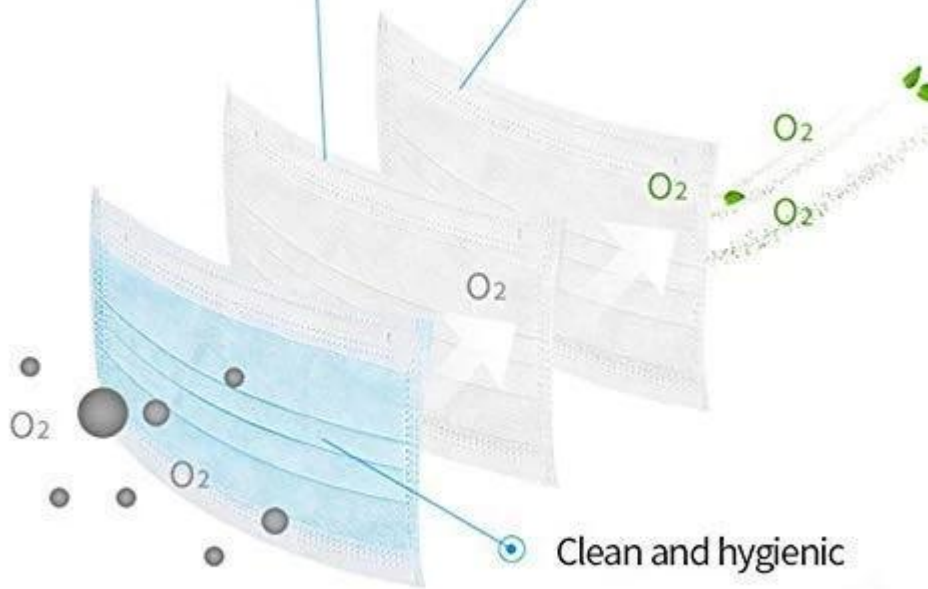

**3-lagiges FDA CE-Einwegesicht mit bequemem Ohrbügel**

Non-woven fabric

3-layer protective mask

Non-woven fabric

3-layer protective mask

### Ear Band Design

Easy to use and easy to carry

# HOW TO USE:

-  1. Pull and extend the mask with two hands and be sure the nose clip is upward.
-  2. Hold the mask on the face and pull the elastic band to the ears.
-  3. Press the nose clip to fit the shape of the nose.
-  4. Do not reuse.

## PRODUCTION PROCEDURES

1. EDGE STITCH

2. CUT FABRIC

3. SEWING

4. TIP ASSEMBLY

5. SEW UP

6. QUALITY CHECK