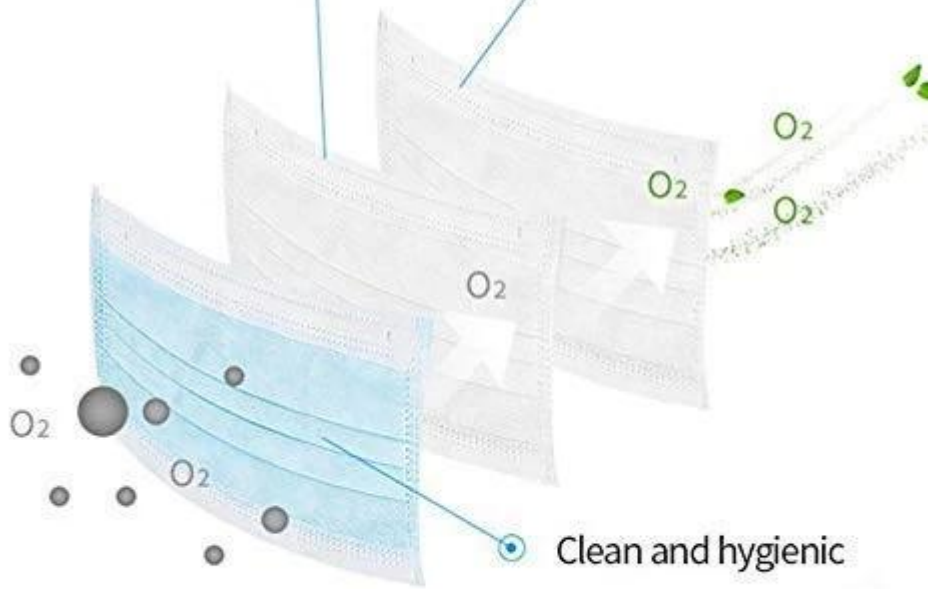

**3-lagiges FDA CE-Einwegesicht mit bequemem Ohrbügel**

Non-woven fabric

3-layer protective mask

Non-woven fabric

3-layer protective mask

### Ear Band Design

Easy to use and easy to carry

# HOW TO USE:

-  1. Pull and extend the mask with two hands and be sure the nose clip is upward.
-  2. Hold the mask on the face and pull the elastic band to the ears.
-  3. Press the nose clip to fit the shape of the nose.
-  4. Do not reuse.

## PRODUCTION PROCEDURES

1. EDGE STITCH

2. CUT FABRIC

3. SEWING

4. TIP ASSEMBLY

5. SEW UP

6. QUALITY CHECK