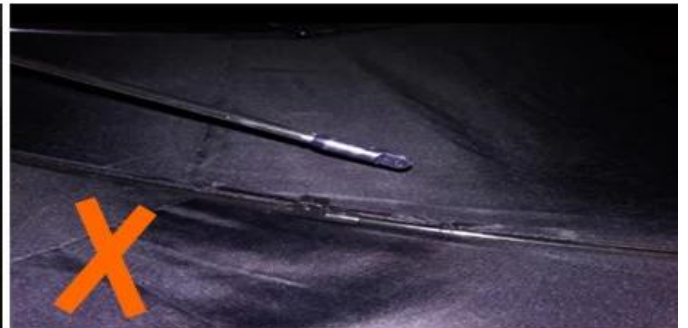

24 Dec 2018 02:24

K***
ES

★☆☆☆☆

Color: Black Ships From: China Logistics: TNT

One the metals/ribs broke after one day of use, with just light rain no wind. Very disappointing!

24 Dec 2018 02:24

ours

others