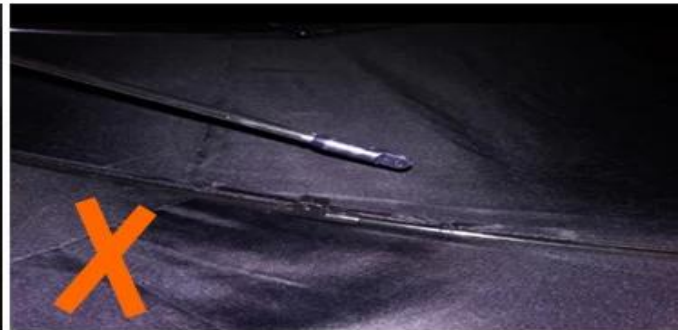

24 Dec 2018 02:24

K\*\*\*+  
ES

Color: Black Ships From: China Logistics: TNT

One the metals/ribs broke after one day of use, with just light rain no wind. Very disappointing!

24 Dec 2018 02:24

ours

others

□□□□