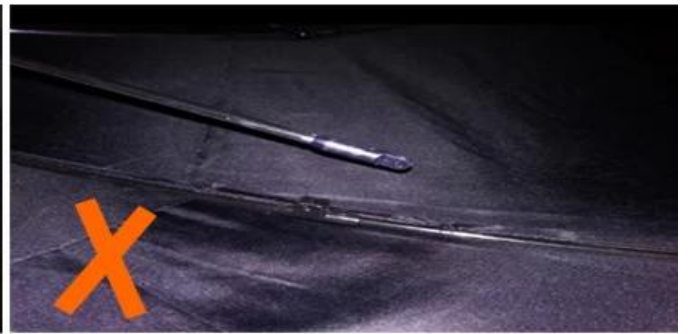

24 Dec 2018 02:24

K***t
ES

★☆☆☆☆

Color: Black Ships From: China Logistics: TNT

One the metals/ribs broke after one day of use, with just light rain no wind. Very disappointing!

24 Dec 2018 02:24

ours

others

PRODUCTION PROCEDURES

1. EDGE STITCH

2. CUT FABRIC

3. SEWING

4. TIP ASSEMBLY

5. SEW UP

6. QUALITY CHECK

Free design service