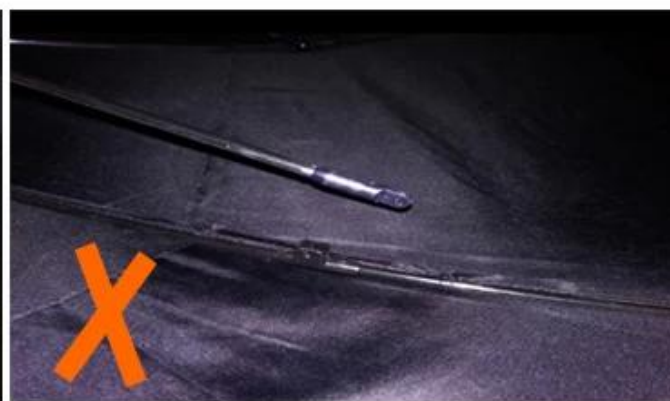

CE kn95

SEAMLESS FIT FOR SECURITY

**ADJUSTABLE
BRIDGE OF NOSE**

—
Fit a variety

**3D SOLID
ARC DESIGN**

—
Smooth breathing

4Floor

Filter protection

24 Dec 2018 02:24

K***
ES

★☆☆☆☆

Color: Black Ships From: China Logistics: TNT

One the metals/ribs broke after one day of use, with just light rain
no wind. Very disappointing!

24 Dec 2018 02:24

ours

others