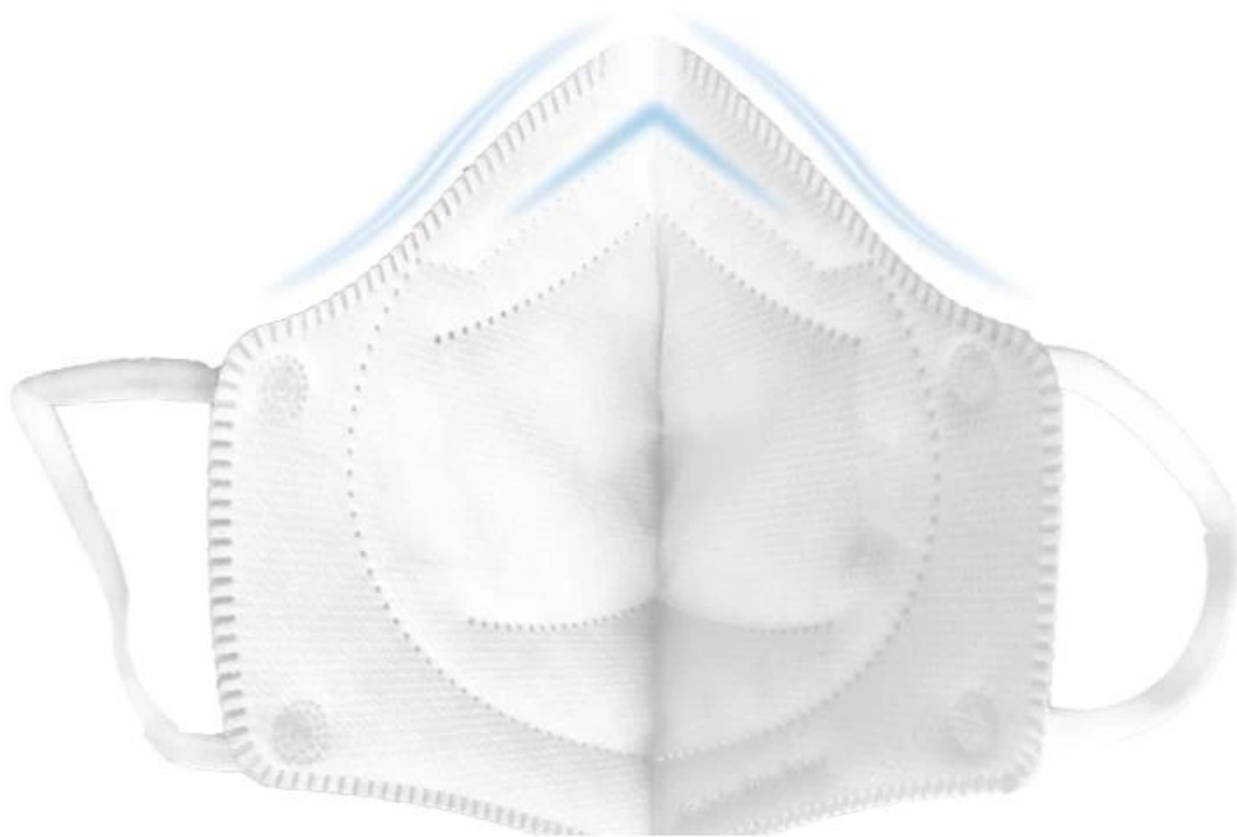

CE kn95

SEAMLESS FIT FOR SECURITY

**ADJUSTABLE
BRIDGE OF NOSE**

—
Fit a variety

**3D SOLID
ARC DESIGN**

—
Smooth breathing

4Floor

Filter protection