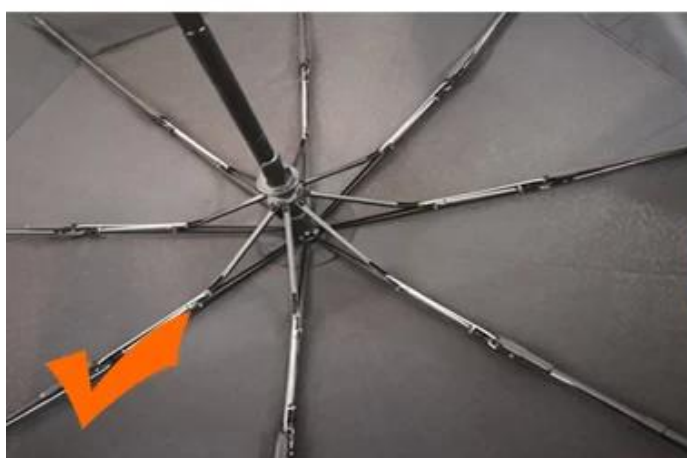

CE kn95

SEAMLESS FIT FOR SECURITY

**ADJUSTABLE
BRIDGE OF NOSE**

—
Fit a variety

**3D SOLID
ARC DESIGN**

—
Smooth breathing

4Floor

Filter protection

24 Dec 2018 02:24

K***
ES

★☆☆☆☆

Color: Black Ships From: China Logistics: TNT

One the metals/ribs broke after one day of use, with just light rain
no wind. Very disappointing!

24 Dec 2018 02:24

ours

others