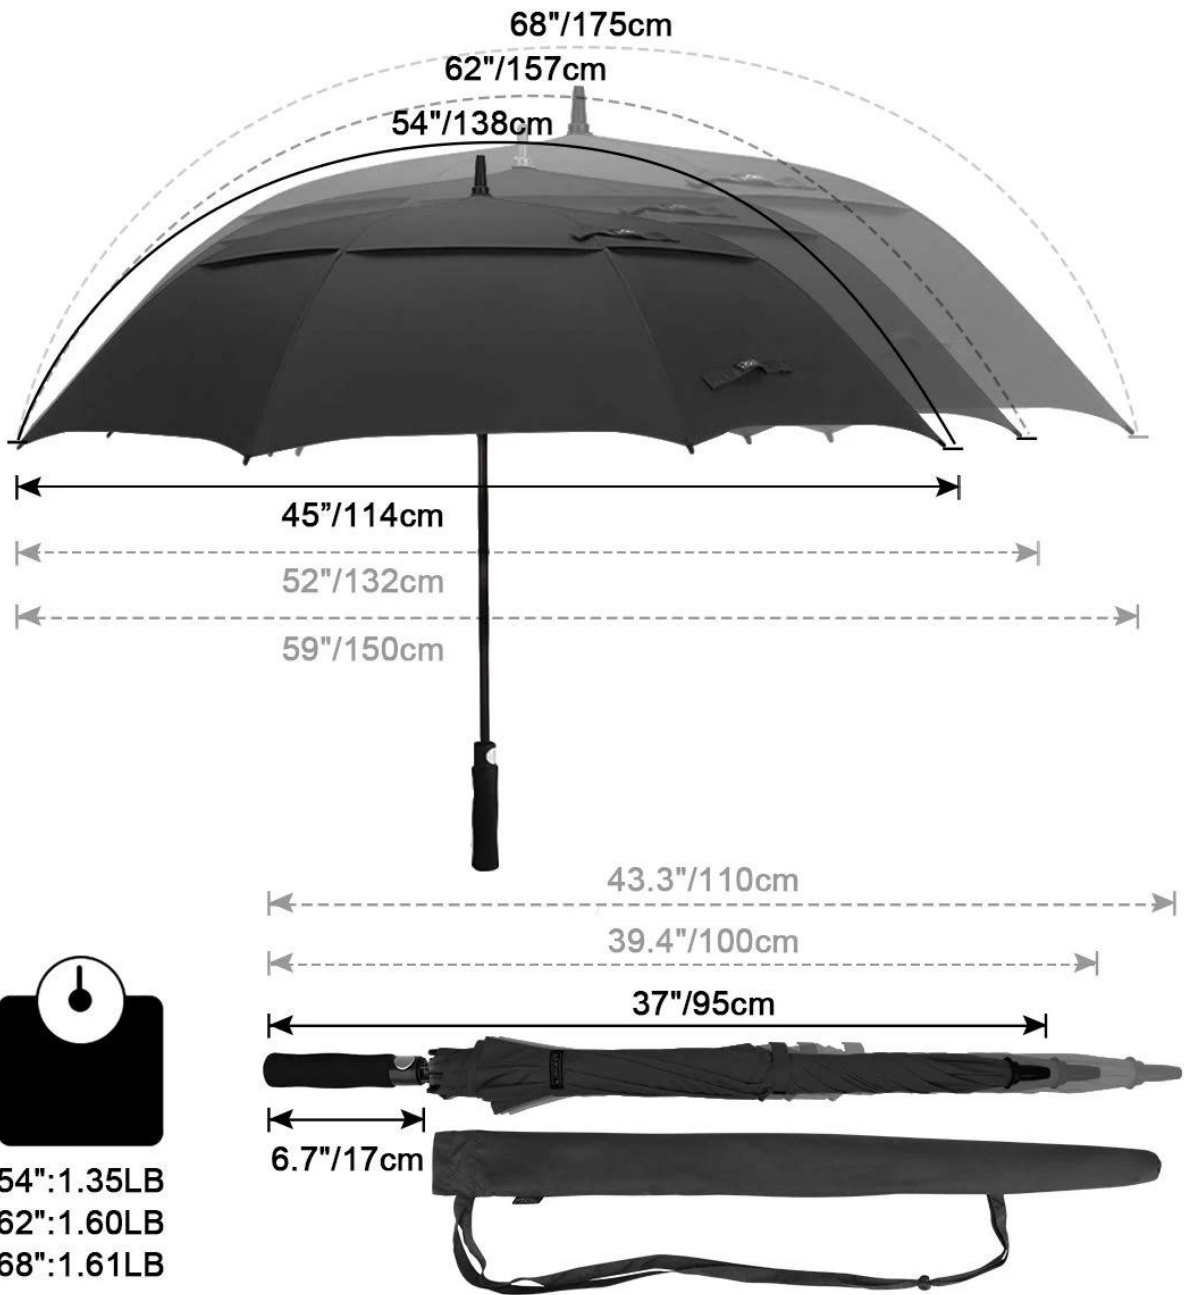

item	value
Name	Golf umbrella
Size	30"*8K
Weight	1kg
Fabric	190T Pongee Fabric
Frame	Fiberglass Ribs
Logo	Customized Logo Supported
Keywords	Golf Umbrella Windproof
Packing Size	105*25*26cm/50pcs
Packing Weight	28kg/50pcs
OEM	Highly Welcomed

SUPERIOR WINDPROOF

Construction - 8 Resin - Reinforced Fiberglass Ribs,
it can protect you from strong wind, heavy downpour.

Water Repellent Fabric

Fiberglass Shaft
More Lightweight than iron shaft,
rustless and not easy to bend.

**8 Resin Lotus Honeycomb
Umbrella Stand**
Reinforced Fiberglass Ribs, provides
perfect balance of strength and flexibility
withstand strong wind, heavy downpour.

Strong Umbrella Bead
Injection technics, molding in
one, not easy to deformation
and take off the line.

Double-canopy design VIRTUALLY WINDPROOF

The double-canopy design creates a vent during where wind can pass through, making the umbrella much easier to handle in harsh conditions.