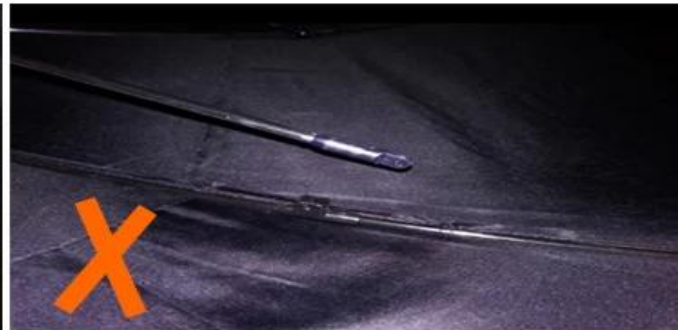

K***
ES

★★★★☆
Color: Black Ships From: China Logistics: TNT
One the metals/ribs broke after one day of use, with just light rain no wind. Very disappointing!
24 Dec 2018 02:24

ours

others

REACH

OEM

OEM PROCESS