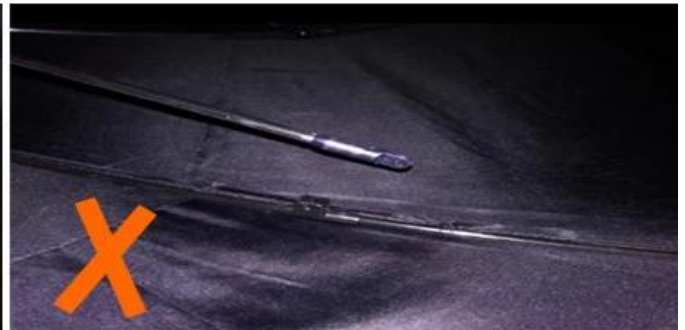

K***
ES

☆☆☆☆
Color: Black Ships From: China Logistics: TNT
One the metals/ribs broke after one day of use, with just light rain no wind. Very disappointing!
24 Dec 2018 02:24

ours

others

REACH

OEM

OEM PROCESS