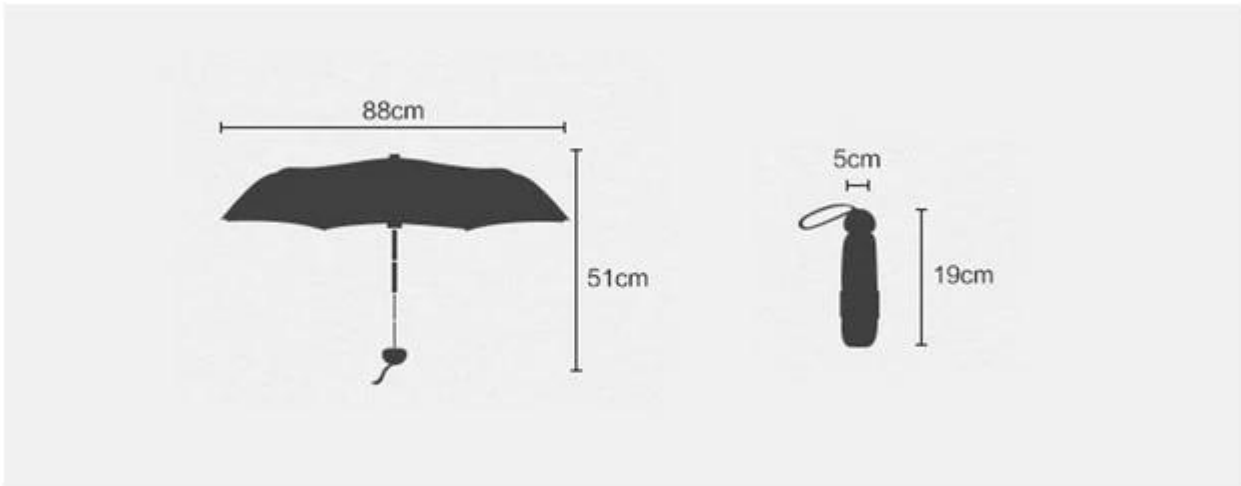

PRODUCT PARAMETER

PRODUCT CONTENT

BOTH SUNNY AND RAINY DAY

SMALL AND LIGHT

WHY CHOOSE US?

S***+
FR

★★★★★

Ships From: China Logistics: TNT