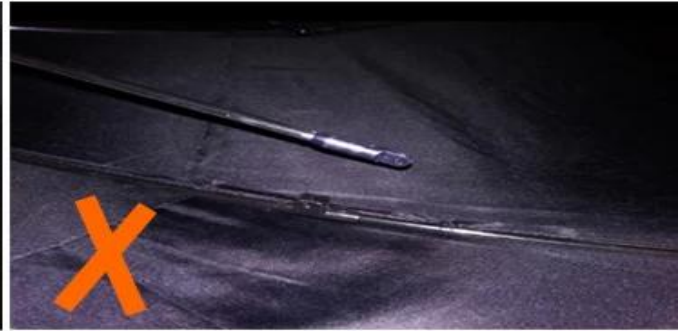

One the metals/ribs broke after one day of use, with just light rain no wind. Very disappointing!

24 Dec 2018 02:24

ours

others

□□□□

REACH

OEM

OEM PROCESS