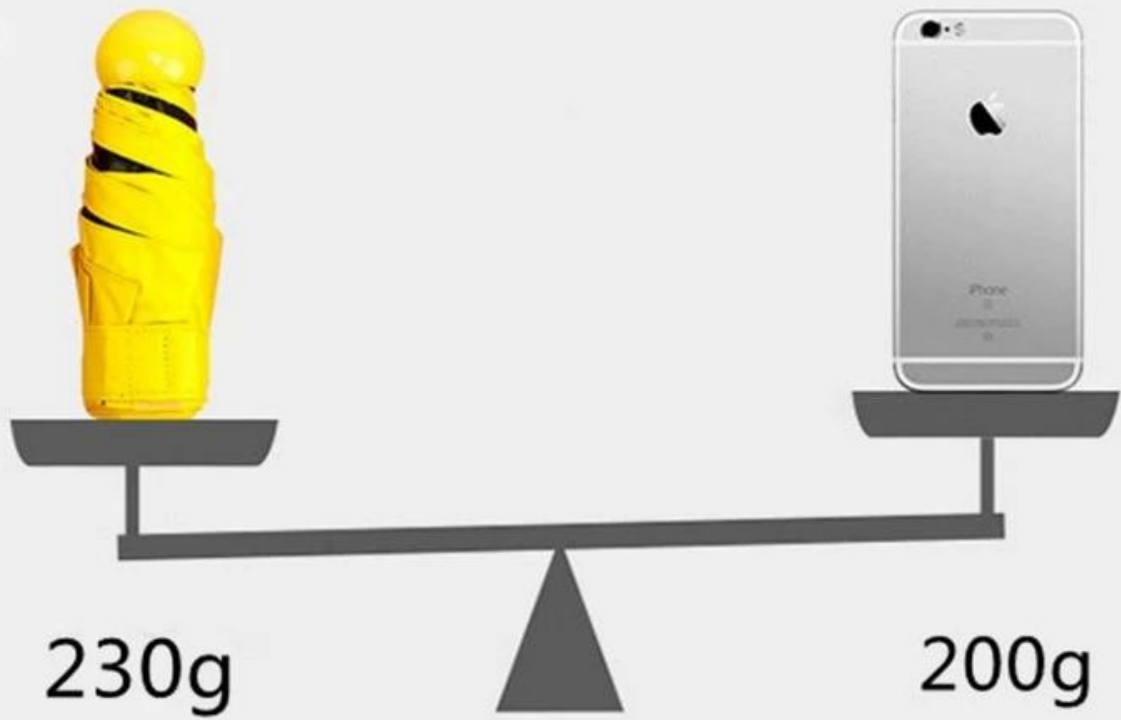

PRODUCT PARAMETER

PRODUCT CONTENT

BOTH SUNNY AND RAINY DAY

SMALL AND LIGHT

WHY CHOOSE US?

S***+
FR

★★★★★

Ships From: China Logistics: TNT