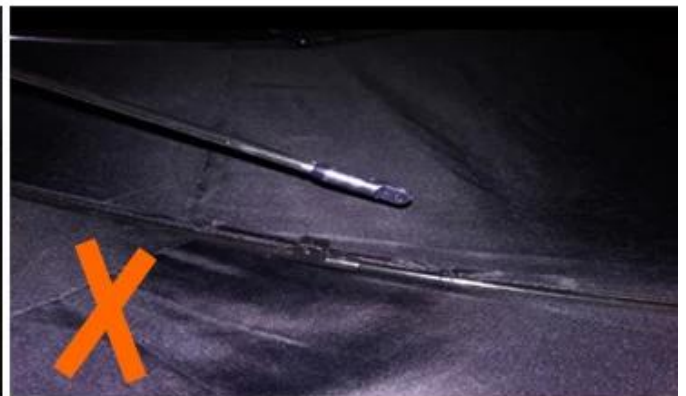

★★★★☆

Color: Black Ships From: China Logistics: TNT

One the metals/ribs broke after one day of use, with just light rain no wind. Very disappointing!

24 Dec 2018 02:24

ours

others

OEM PROCESS

01