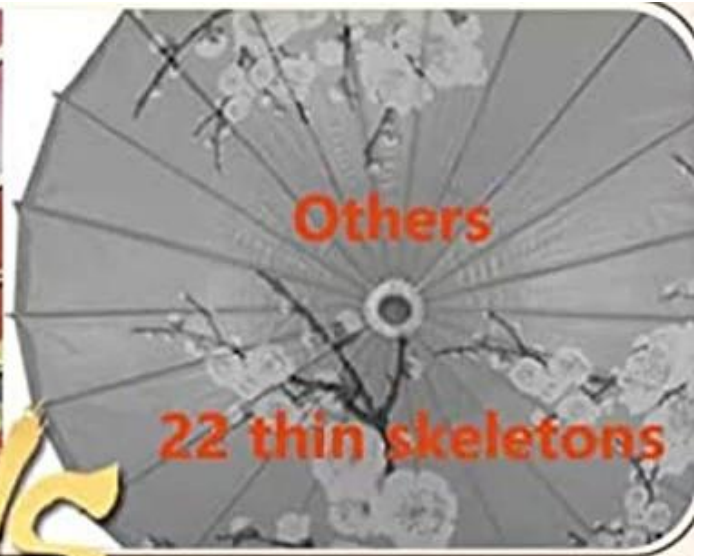

**Ours**

**Others**

**Solid wood umbrella pole**

**Rough and unsightly**

**Smooth**

**Ours**

**Others**

**Bold solid wood umbrella pole  
14MM finer than others**

**Thin and easy to break  
Only 12.85MM**

**VS**

**24 thick and thick skeletons**

**VS**

**Same fabric like umbrella  
Nice workmanship**

**Plastic head  
bad quality**