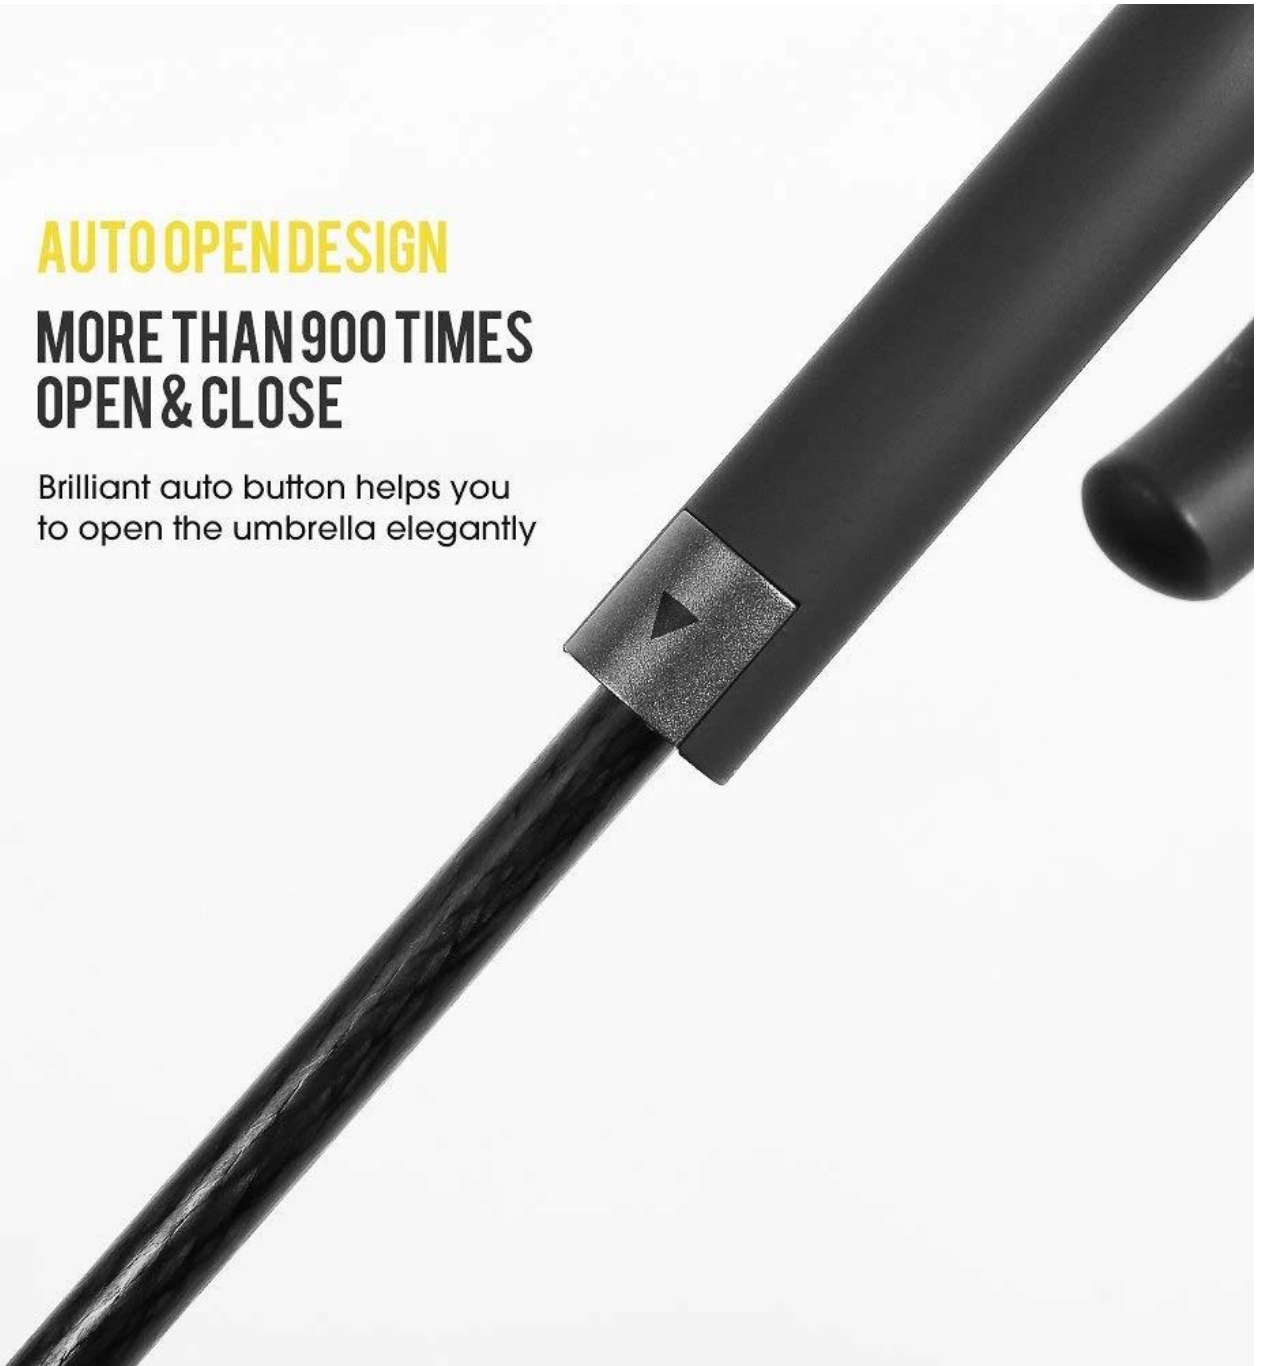

□□□□

□□□30□

54in/137cm

45in/114cm

1.23lbs

37in/94cm

**SUPERIOR STURDY AND LIGHTWEIGHT**

Reinforced full fiberglass frame and shaft

### **MORE THAN 900 TIMES OPEN & CLOSE**

Brilliant auto button helps you  
to open the umbrella elegantly

Piano black matt handle

Elegant metal tips

Nice RUMBRELLA strap

190T pure pongee fabric

OEM