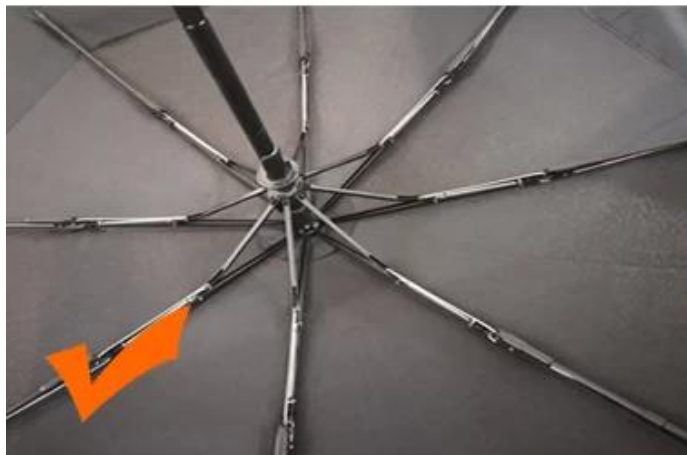

S***
FR

★★★★★

Ships From: China Logistics: TNT

I really like this umbrella. It is sturdy, it can be opened or closed with just a press. And more importantly, almost instant dry by just shaking.

24 Dec 2018 02:24

K***
ES

★★★★☆

Color: Black Ships From: China Logistics: TNT

One the metals/ribs broke after one day of use, with just light rain no wind. Very disappointing!

24 Dec 2018 02:24

ours