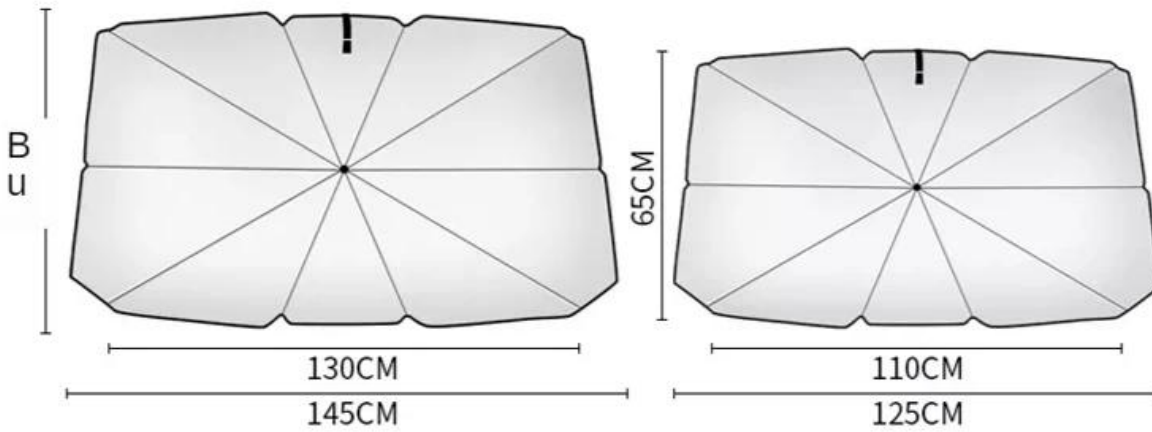

Product Name	umbrella
Size	125cm,140cm
Fabric	Pongee
Frame	Steel
Packaging	1Pcs/OPP, 50Pcs/Ctn
Usage	Waterproof,Windproof,Promotion,Sun umbrella
Color	Customized
MOQ	50Pcs
Sample time	3-7 days
lead time	10-35 days after confirming the order
Payment Terms	L/C, T/T,Western Union
Trade Terms	EXW, FOB(Ningbo, shanghai)

**Before
Using** 

70°C

VS

**After
Using** 

30°C

Suitable assorted styles

Large size

Small size