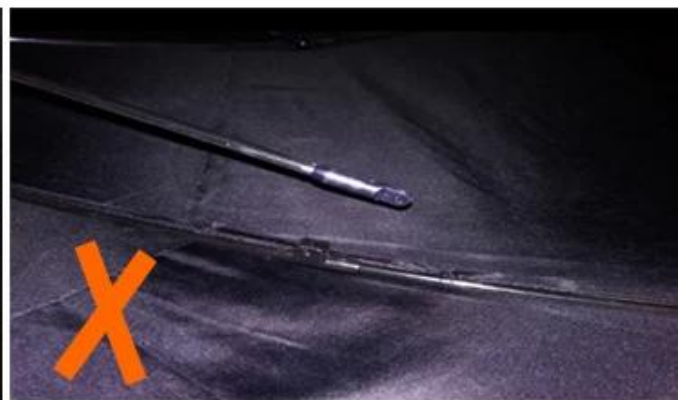

24 Dec 2018 02:24

K***
ES

★☆☆☆☆

Color: Black Ships From: China Logistics: TNT

One the metals/ribs broke after one day of use, with just light rain no wind. Very disappointing!

24 Dec 2018 02:24

ours

others