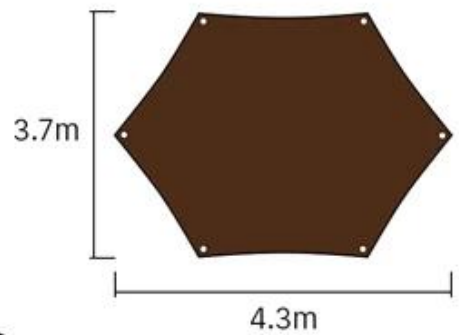

Product name	Awning
Usage	Outdoor Camping Hiking Travelling
Color	Customized
Pole	Fiberglass
Feature	Portable
Keyword	Outdoor Camping Shelter
Material	Polyester
Packing Size	62*48*38cm/6pcs
Packing Weight	17kg/6pcs
Design	OEM Welcomed
Payment Terms	L/C, T/T, Western Union
Trade Terms	EXW, FOB(Ningbo, shanghai)

42*18*17CM

2.55KG

PU3000 Waterproof and Good Opacity

RIPSTOP 150D Oxford Cloth