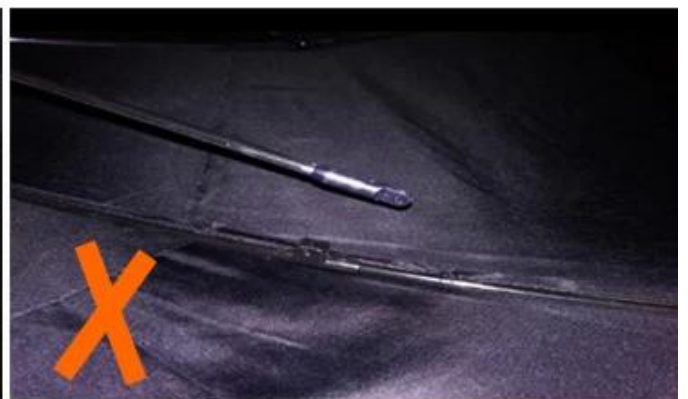

★★★★☆

Color: Black Ships From: China Logistics: TNT

One the metals/ribs broke after one day of use, with just light rain no wind. Very disappointing!

24 Dec 2018 02:24

ours

others

19

OEM PROCESS