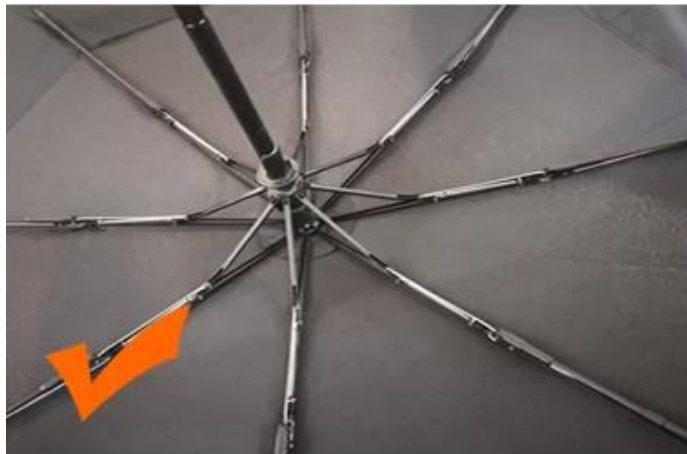

S***
FR

★★★★★

Ships From: China Logistics: TNT

I really like this umbrella. It is sturdy, it can be opened or closed with just a press. And more importantly, almost instant dry by just shaking.

24 Dec 2018 02:24

K***
ES

★★★★☆

Color: Black Ships From: China Logistics: TNT

One the metals/ribs broke after one day of use, with just light rain no wind. Very disappointing!

24 Dec 2018 02:24

ours