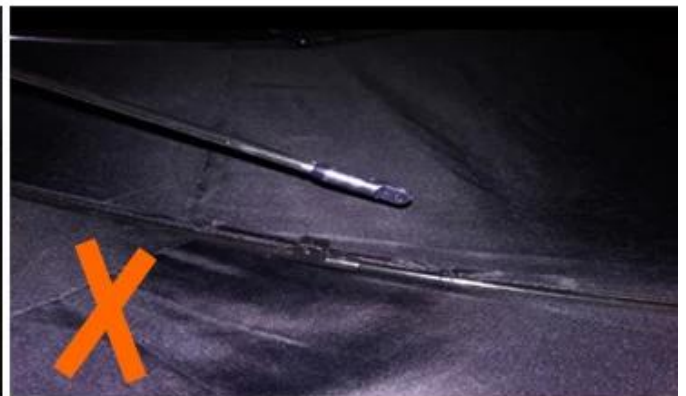

K***
ES

★★★★☆

Color: Black Ships From: China Logistics: TNT

One the metals/ribs broke after one day of use, with just light rain no wind. Very disappointing!

24 Dec 2018 02:24

ours

others

OEM PROCESS