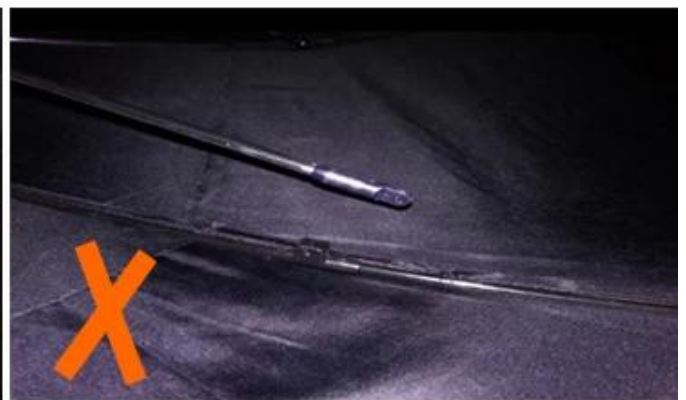

24 Dec 2018 02:24

K***
ES

★★★★★

Color: Black Ships From: China Logistics: TNT

One the metals/ribs broke after one day of use, with just light rain no wind. Very disappointing!

24 Dec 2018 02:24

ours

others