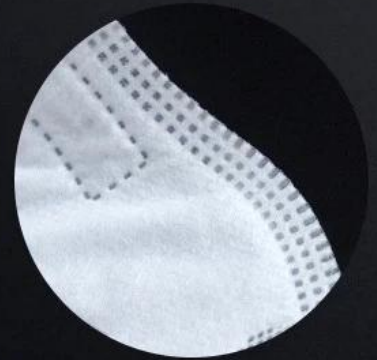

5 KN95

—
KN95 White

KN95

Breathable

Select high quality filter material

□□

□×

□□□□

24 Dec 2018 02:24

K***
ES

★☆☆☆☆

Color: Black Ships From: China Logistics: TNT

One the metals/ribs broke after one day of use, with just light rain no wind. Very disappointing!

24 Dec 2018 02:24

ours

others

mass production
inspection packing

05

shipment

PRODUCTION PROCEDURES

1. EDGE STITCH

2. CUT FABRIC

3. SEWING

4. TIP ASSEMBLY