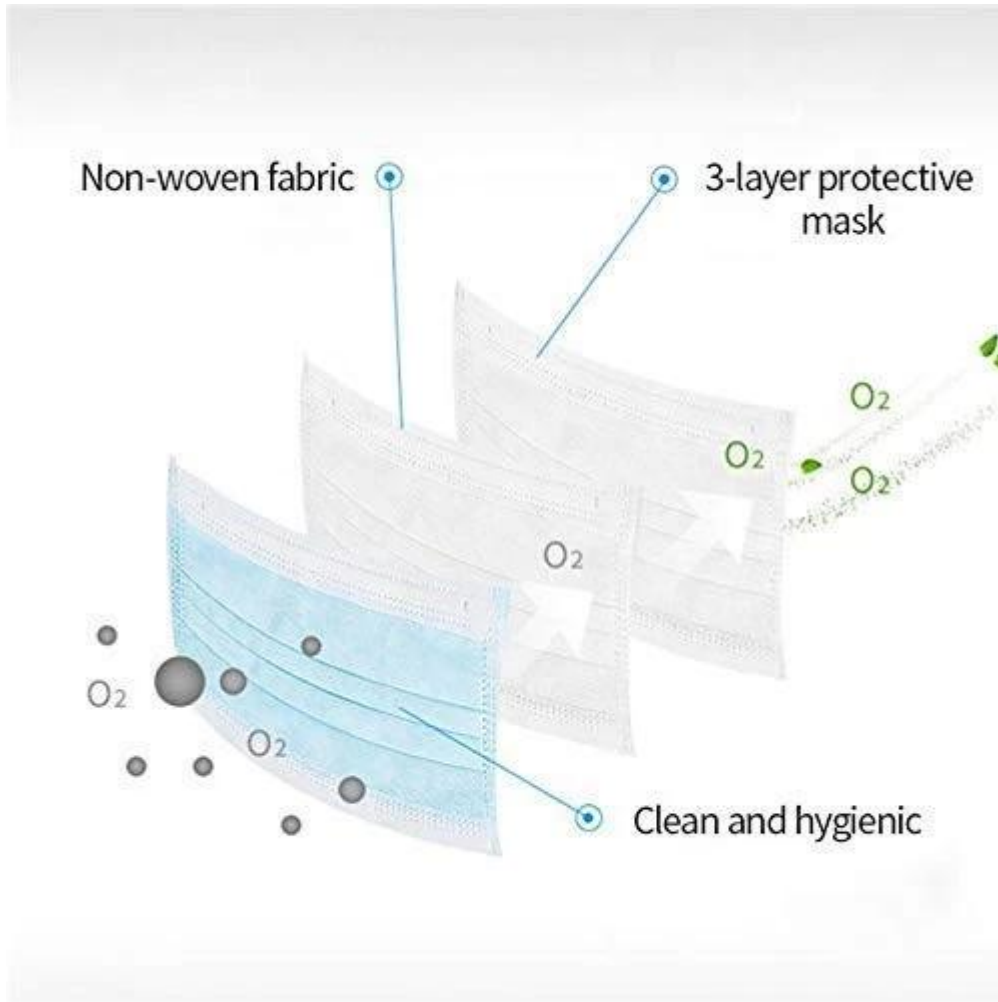

FDA CE-3Ply

Soft Fabric

Non-woven fabric, moisture-proof, breathable, non-toxic, non irritating, soft and comfortable

Ear Band Design

Easy to use and easy to carry

3-layer of Defense

PP non-woven fabric

Polypropylene melt-blown non-woven fabric

05

shipment

PRODUCTION PROCEDURES

1. EDGE STITCH

2. CUT FABRIC

3. SEWING

4. TIP ASSEMBLY

5. SEW UP