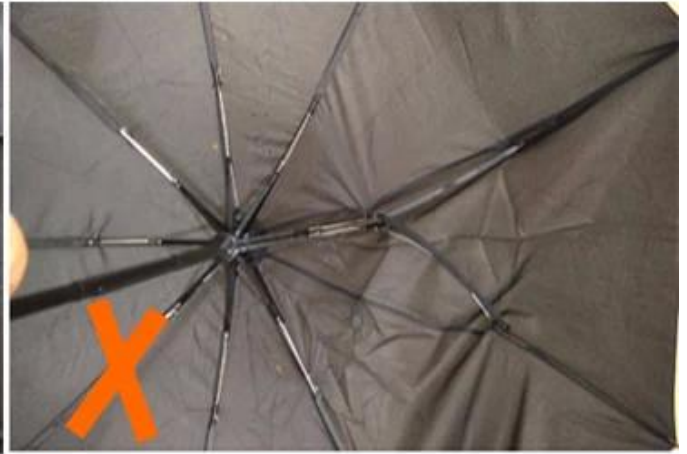

Easy to use and easy to carry

HOW TO USE:

-  1. Pull and extend the mask with two hands and be sure the nose clip is upward.
-  2. Hold the mask on the face and pull the elastic band to the ears.
-  3. Press the nose clip to fit the shape of the nose.
-  4. Do not reuse.

24 Dec 2018 02:24

K***
ES

★☆☆☆☆

Color: Black Ships From: China Logistics: TNT

One the metals/ribs broke after one day of use, with just light rain no wind. Very disappointing!

24 Dec 2018 02:24

ours

others