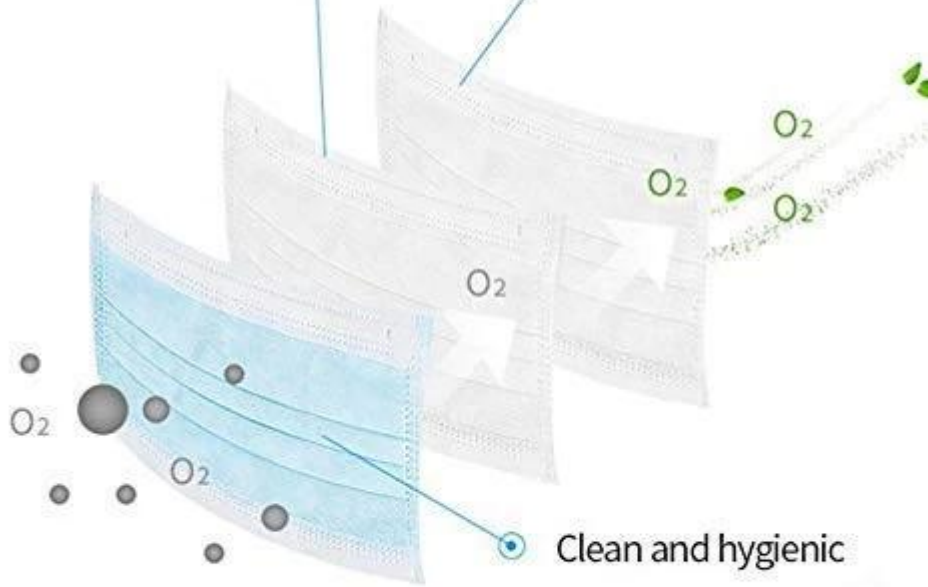

□□□□□□□□□□□□

Non-woven fabric

3-layer protective mask

Non-woven fabric

3-layer protective mask

Soft Fabric

Non-woven fabric, moisture-proof, breathable, non-toxic, non irritating, soft and comfortable

Ear Band Design

Easy to use and easy to carry

HOW TO USE:

-  1. Pull and extend the mask with two hands and be sure the nose clip is upward.
-  2. Hold the mask on the face and pull the elastic band to the ears.
-  3. Press the nose clip to fit the shape of the nose.
-  4. Do not reuse.

mass production
inspection packing

05

shipment

PRODUCTION PROCEDURES

1. EDGE STITCH

2. CUT FABRIC

3. SEWING

4. TIP ASSEMBLY