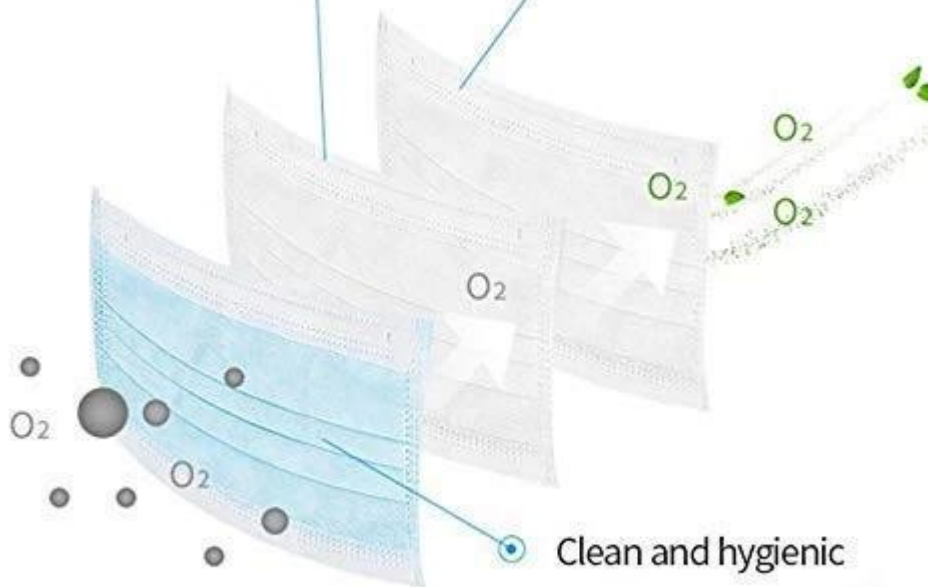

□□□□□□□□□□□□

Non-woven fabric

3-layer protective mask

Non-woven fabric

3-layer protective mask

Soft Fabric

Non-woven fabric, moisture-proof, breathable, non-toxic, non irritating, soft and comfortable

Ear Band Design

Easy to use and easy to carry

HOW TO USE:

-  1. Pull and extend the mask with two hands and be sure the nose clip is upward.
-  2. Hold the mask on the face and pull the elastic band to the ears.
-  3. Press the nose clip to fit the shape of the nose.
-  4. Do not reuse.

mass production
inspection packing

05

shipment

PRODUCTION PROCEDURES

1. EDGE STITCH

2. CUT FABRIC

3. SEWING

4. TIP ASSEMBLY