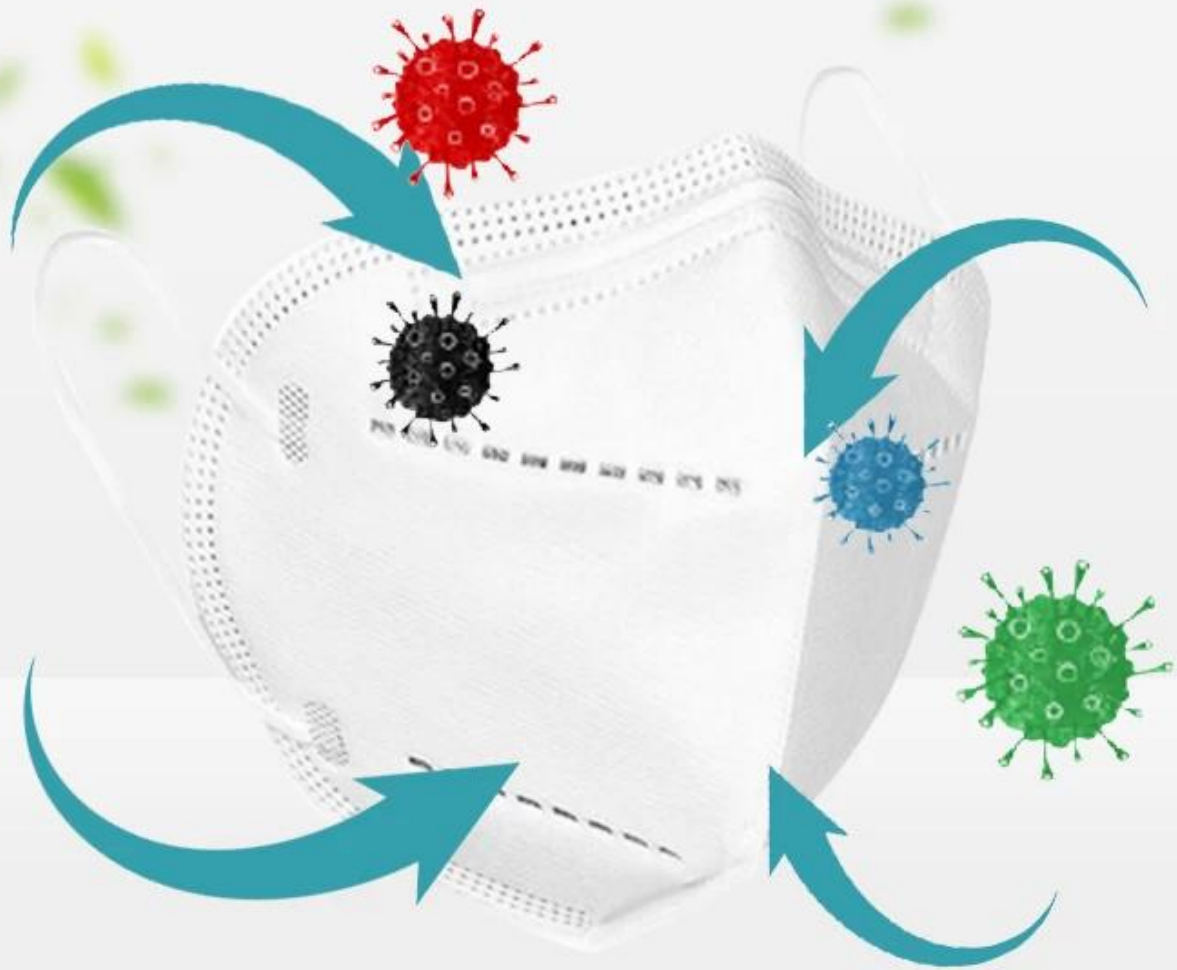

Earloop kn95

GOOD QUALITY KN95 MASK

GOOD QUALITY KN95 MASK

High efficiency filtration

Remove bacteria

Effectively prevent exhaled exhaust gas

Granular layer of activated carbon

Effective control of germs

Waterproof non-woven fabric layer

THIS OUTSIDE-PROTECTOR IS WHAT YOU NEED

Office

Going out

On the plane

To prevent
the virus

Bus

Metro

I really like this umbrella. It is sturdy, it can be opened or closed with just a press.
And more importantly, almost instant dry by just shaking.

24 Dec 2018 02:24

K***
ES

★☆☆☆☆

Color: Black Ships From: China Logistics: TNT

1. EDGE STITCH

2. CUT FABRIC

3. SEWING

4. TIP ASSEMBLY

5. SEW UP

6. QUALITY CHECK

BUSINESS PROCESS

LOTUS UMBRELLA GROW UP WITH YOU