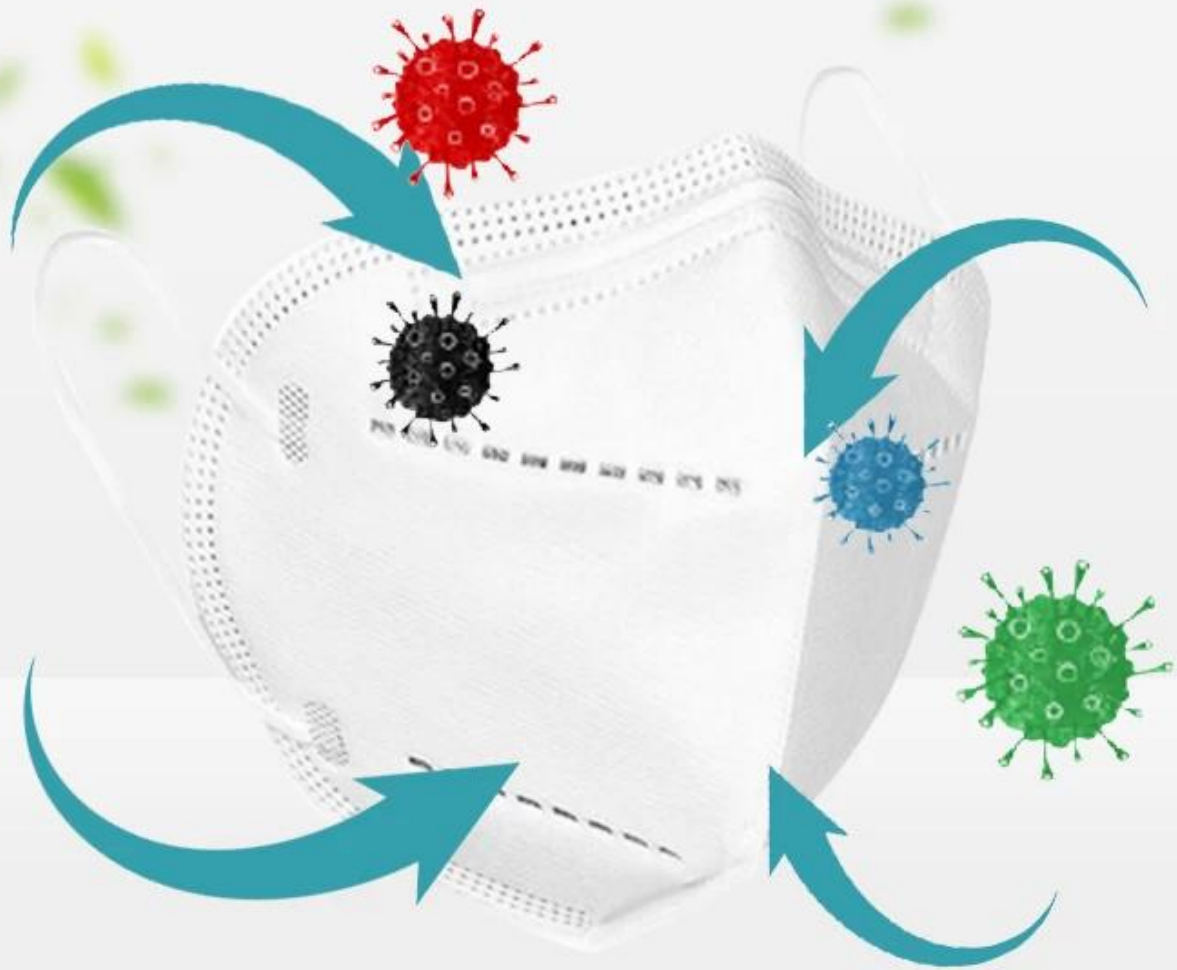

□□□□□50□/□kn95□□□□□□

GOOD QUALITY KN95 MASK

GOOD QUALITY KN95 MASK

High efficiency filtration

Remove bacteria

Effectively prevent exhaled exhaust gas

Granular layer of activated carbon

Effective control of germs

Waterproof non-woven fabric layer

THIS OUTSIDE-PROTECTOR IS WHAT YOU NEED

Office

Going out

On the plane

To prevent
the virus

Bus

Metro

I really like this umbrella. It is sturdy, it can be opened or closed with just a press.
And more importantly, almost instant dry by just shaking.

24 Dec 2018 02:24

K***
ES

★☆☆☆☆

Color: Black Ships From: China Logistics: TNT

1. EDGE STITCH

2. CUT FABRIC

3. SEWING

4. TIP ASSEMBLY

5. SEW UP

6. QUALITY CHECK

BUSINESS PROCESS

LOTUS UMBRELLA GROW UP WITH YOU