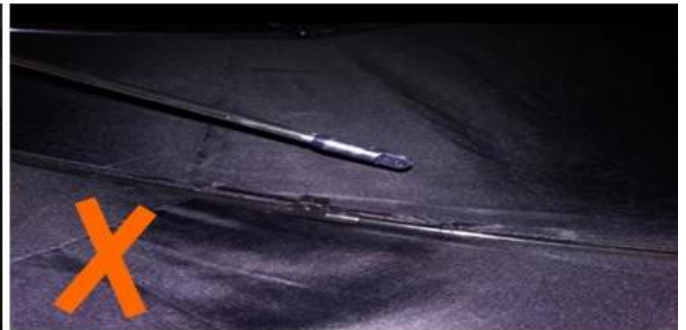

24 Dec 2018 02:24

K***t
ES

★★★★★

Color: Black Ships From: China Logistics: TNT

One the metals/ribs broke after one day of use, with just light rain no wind. Very disappointing!

24 Dec 2018 02:24

ours

others