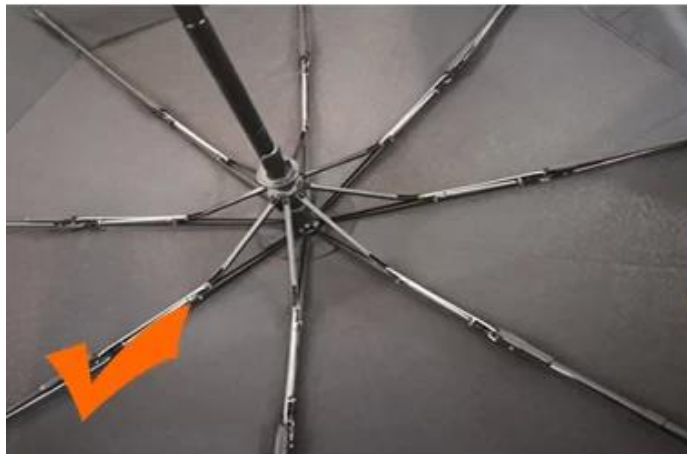

S***
FR

★★★★★
Ships From: China Logistics: TNT
I really like this umbrella. It is sturdy, it can be opened or closed with just a press.
And more importantly, almost instant dry by just shaking.
24 Dec 2018 02:24

K***
ES

★☆☆☆☆
Color: Black Ships From: China Logistics: TNT
One the metals/ribs broke after one day of use, with just light rain no wind. Very disappointing!
24 Dec 2018 02:24

ours