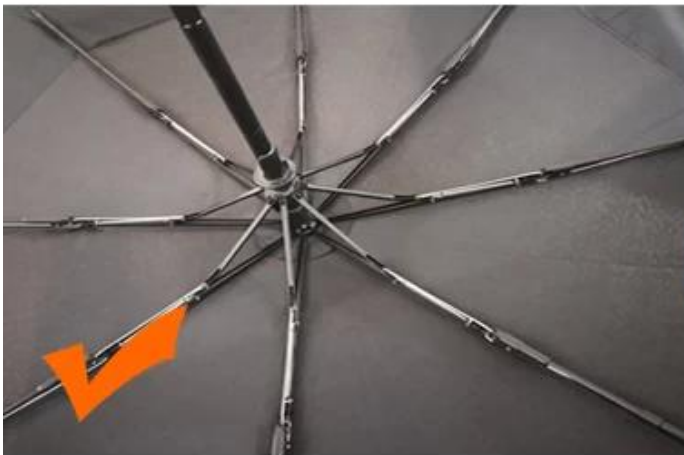

24 Dec 2018 02:24

K\*\*\*  
ES

★☆☆☆☆

Color: Black Ships From: China Logistics: TNT

One the metals/ribs broke after one day of use, with just light rain no wind. Very disappointing!

24 Dec 2018 02:24

ours

others