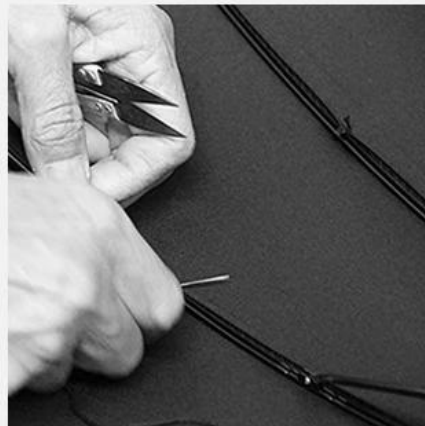

Strong 10 Ribs  
for Windproof

High Elasticity  
and Solid Frame

High Water Repellent  
and Quick to Dry

## PRODUCTION PROCEDURES

1. EDGE STITCH

2. CUT FABRIC

3. SEWING

4. TIP ASSEMBLY

5. SEW UP

6. QUALITY CHECK