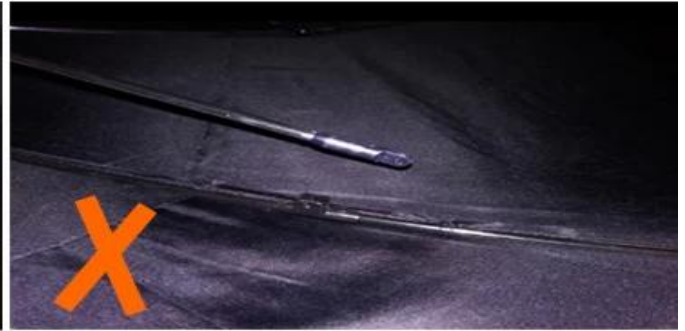

معلومات الشركة

شاوشينغ لوتس مظلة المحدودة ، الشركة المصنعة المهنية والسرد التجاري، انتاج وتصدير جميع أنواع المظلات لأكثر من 15 سنة. بما في ذلك مظلة للطي ، مظلة على التوالي ، مظلة الأطفال ، مظلة الغولف ، مظلة الترويجية ، المظلات ، OEM نحن نؤيد النظام في الهواء الطلق وهلم جرا. يتم الانتهاء من جميع المظلات لدينا وفقا لشهادات ريتش وغيرها من الشهادات الدولية. وقد بيعت مظلات اللوتس إلى جميع أنحاء العالم ، بما في ذلك الألمانية والولايات المتحدة وكندا واليابان وإسبانيا والمملكة المتحدة والهند ودبي والبرازيل وجنوب أفريقيا وتايوان وغيرها من البلدان.