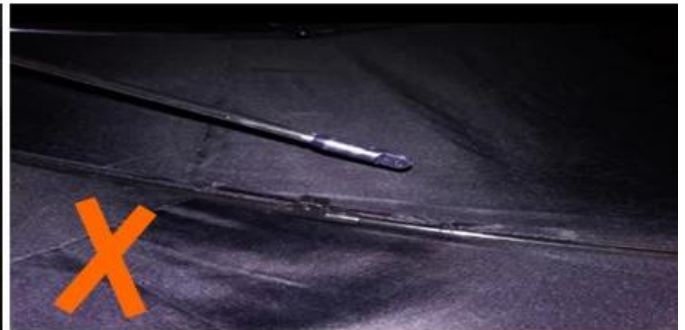

24 Dec 2018 02:24

K***+
ES

★★★★★

Color: Black Ships From: China Logistics: TNT

One the metals/ribs broke after one day of use, with just light rain
no wind. Very disappointing!

24 Dec 2018 02:24

ours

others