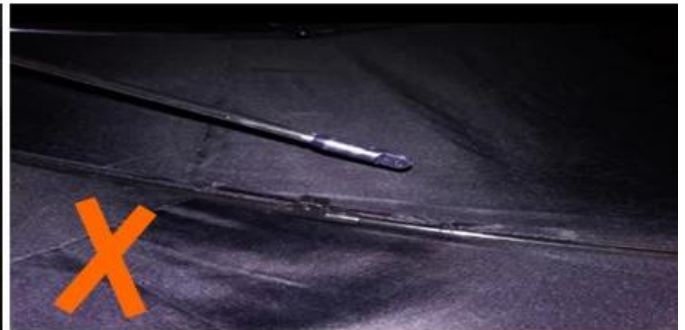

معلومات الشركة

شاوشينغ لوتس مظلة المحدودة ، الشركة المصنعة المهنية والسرد التجاري، انتاج وتصدير جميع أنواع المظلات لأكثر من 15 سنة. بما في ذلك مظلة للطي ، مظلة على التوالي ، مظلة الأطفال ، مظلة الغولف ، مظلة الترويجية ، المظلات ، OEM نحن نؤيد النظام في الهواء الطلق وهلم جرا. يتم الانتهاء من جميع المظلات لدينا وفقا لشهادات ريتش وغيرها من الشهادات الدولية. وقد بيعت مظلات اللوتس إلى جميع أنحاء العالم ، بما في ذلك الألمانية والولايات المتحدة وكندا واليابان وإسبانيا والمملكة المتحدة والهند ودبي والبرازيل وجنوب أفريقيا وتايوان وغيرها من البلدان.