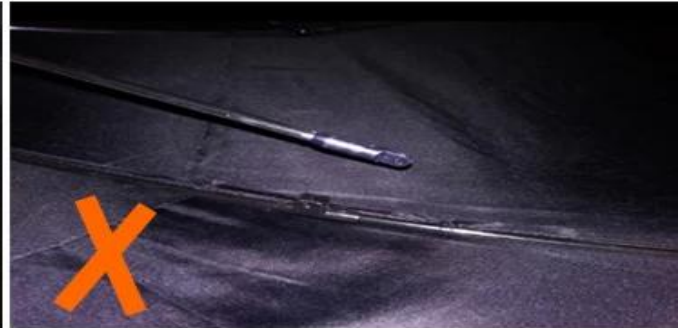

معلومات الشركة

شاوشينغ لوتس مظلة المحدودة ، الشركة المصنعة المهنية والسرد التجاري، انتاج وتصدير جميع أنواع المظلات لأكثر من 15 سنة. بما في ذلك مظلة للطي ، مظلة على التوالي ، مظلة الأطفال ، مظلة الغولف ، مظلة الترويجية ، المظلات ، OEM نحن نؤيد النظام في الهواء الطلق وهلم جرا. يتم الانتهاء من جميع المظلات لدينا وفقا لشهادات ريتش وغيرها من الشهادات الدولية. وقد بيعت مظلات اللوتس إلى جميع أنحاء العالم ، بما في ذلك الألمانية والولايات المتحدة وكندا واليابان وإسبانيا والمملكة المتحدة والهند ودبي والبرازيل وجنوب أفريقيا وتايوان وغيرها من البلدان.