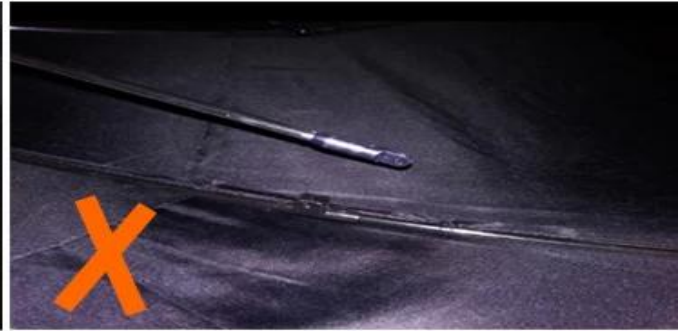

24 Dec 2018 02:24

K***+
ES

★★★★☆

Color: Black Ships From: China Logistics: TNT

One the metals/ribs broke after one day of use, with just light rain
no wind. Very disappointing!

24 Dec 2018 02:24

ours

others