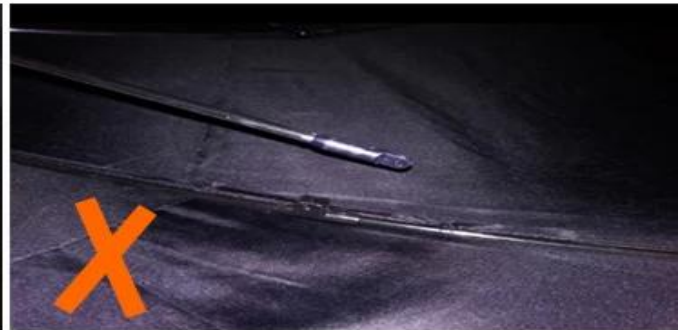

معلومات الشركة

شاوشينغ لوتس مظلة المحدودة ، الشركة المصنعة المهنية والسرد التجاري، انتاج وتصدير جميع أنواع المظلات لأكثر من 15 سنة. بما في ذلك مظلة للطي ، مظلة على التوالي ، مظلة الأطفال ، مظلة الغولف ، مظلة الترويجية ، المظلات ، OEM نحن نؤيد النظام في الهواء الطلق وهلم جرا. يتم الانتهاء من جميع المظلات لدينا وفقا لشهادات ريتش وغيرها من الشهادات الدولية. وقد بيعت مظلات اللوتس إلى جميع أنحاء العالم ، بما في ذلك الألمانية والولايات المتحدة وكندا واليابان وإسبانيا والمملكة المتحدة والهند ودبي والبرازيل وجنوب أفريقيا وتايوان وغيرها من البلدان.