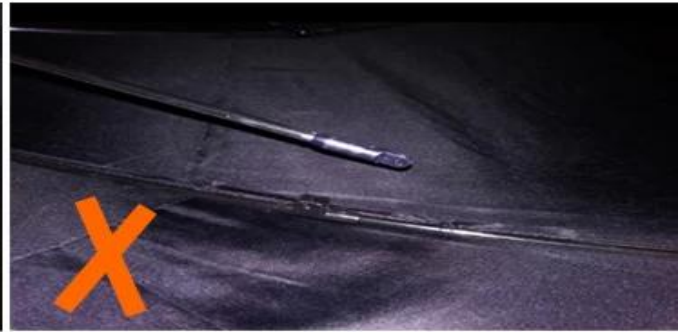

24 Dec 2018 02:24

K***t
ES

★★★★☆

Color: Black Ships From: China Logistics: TNT

One the metals/ribs broke after one day of use, with just light rain no wind. Very disappointing!

24 Dec 2018 02:24

ours

others