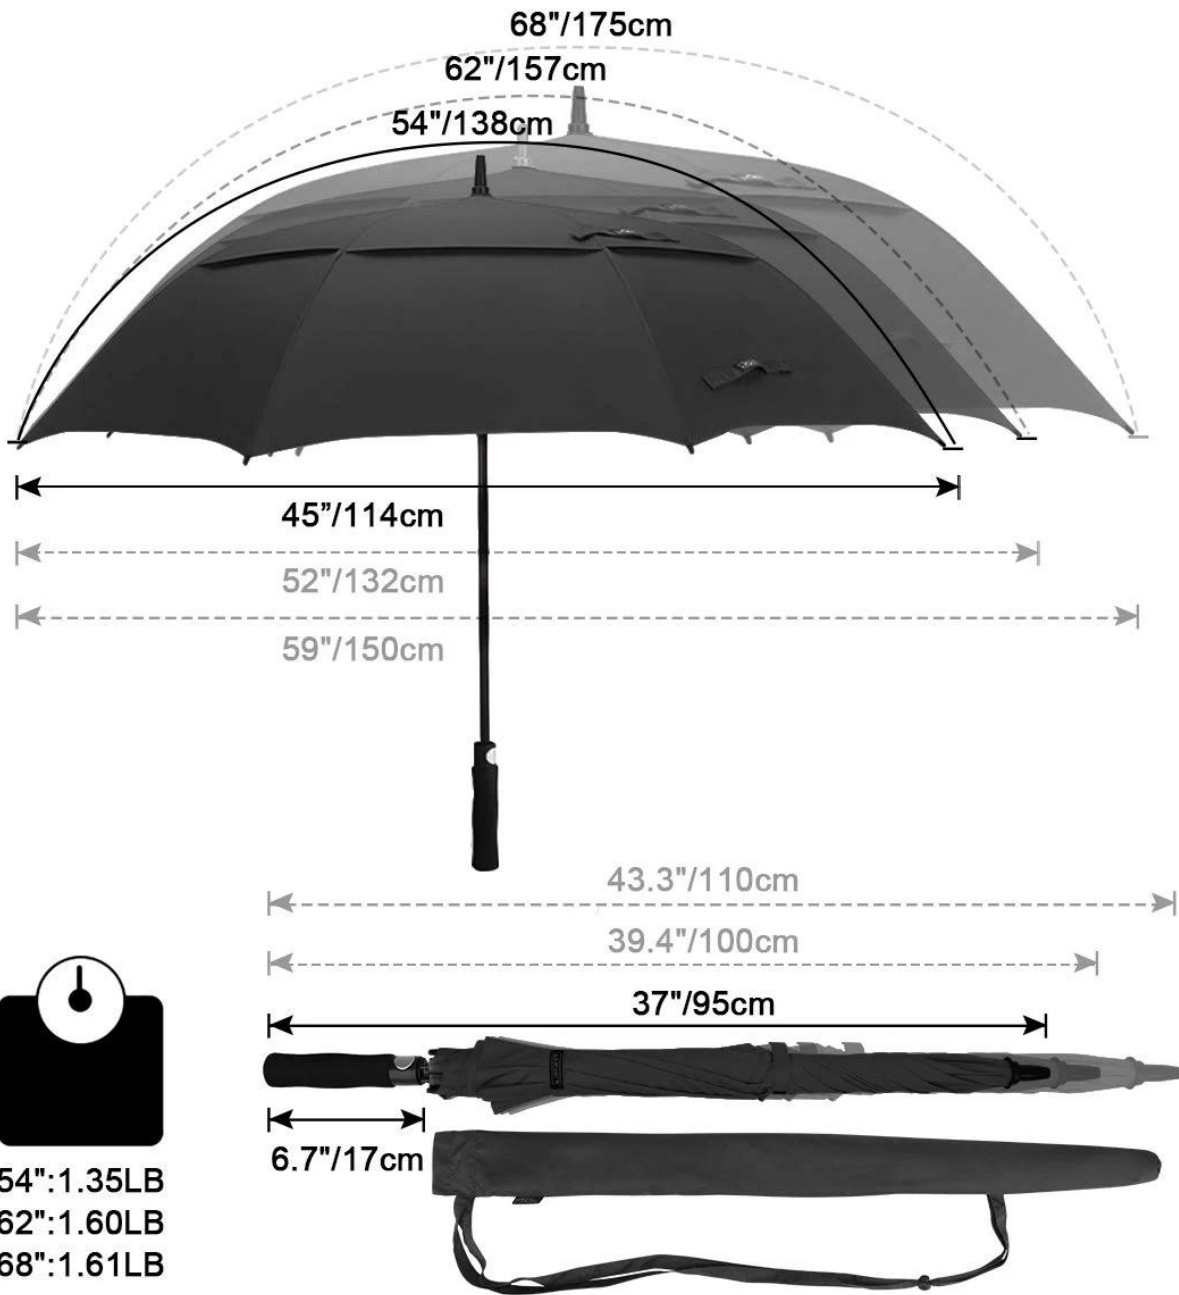

item	value
Name	Golf umbrella
Size	30"*8K
Weight	1kg
Fabric	190T Pongee Fabric
Frame	Fiberglass Ribs
Logo	Customized Logo Supported
Keywords	Golf Umbrella Windproof
Packing Size	105*25*26cm/50pcs
Packing Weight	28kg/50pcs
OEM	Highly Welcomed

SUPERIOR WINDPROOF

Construction - 8 Resin - Reinforced Fiberglass Ribs,
it can protect you from strong wind, heavy downpour.

Water Repellent Fabric

Fiberglass Shaft
More Lightweight than iron shaft,
rustless and not easy to bend.

**8 Resin Lotus Honeycomb
Umbrella Stand**
Reinforced Fiberglass Ribs, provides
perfect balance of strength and flexibility
withstand strong wind, heavy downpour.

Strong Umbrella Bead
Injection technics, molding in
one, not easy to deformation
and take off the line.

Double-canopy design VIRTUALLY WINDPROOF

The double-canopy design creates a vent during where wind can pass through, making the umbrella much easier to handle in harsh conditions.