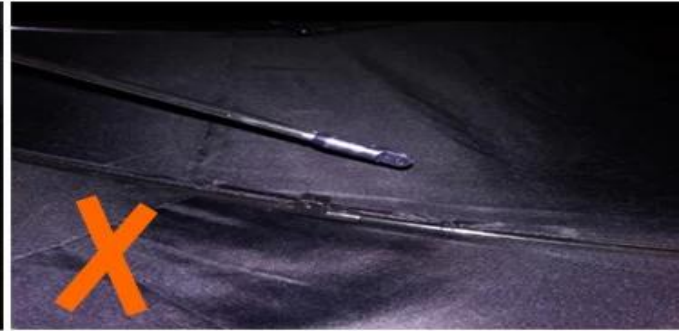

24 Dec 2018 02:24

K***+
ES

★★★★☆

Color: Black Ships From: China Logistics: TNT

One the metals/ribs broke after one day of use, with just light rain
no wind. Very disappointing!

24 Dec 2018 02:24

ours

others