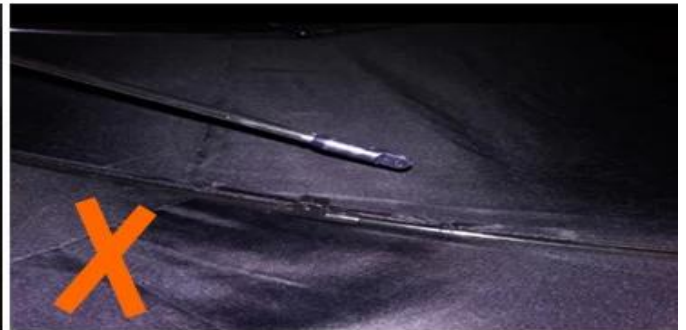

24 Dec 2018 02:24

K***+
ES

★★★★★

Color: Black Ships From: China Logistics: TNT

One the metals/ribs broke after one day of use, with just light rain
no wind. Very disappointing!

24 Dec 2018 02:24

ours

others