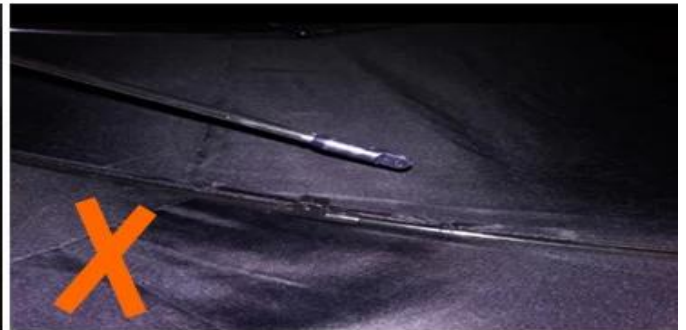

24 Dec 2018 02:24

K***+
ES

★★★★☆

Color: Black Ships From: China Logistics: TNT

One the metals/ribs broke after one day of use, with just light rain
no wind. Very disappointing!

24 Dec 2018 02:24

ours

others