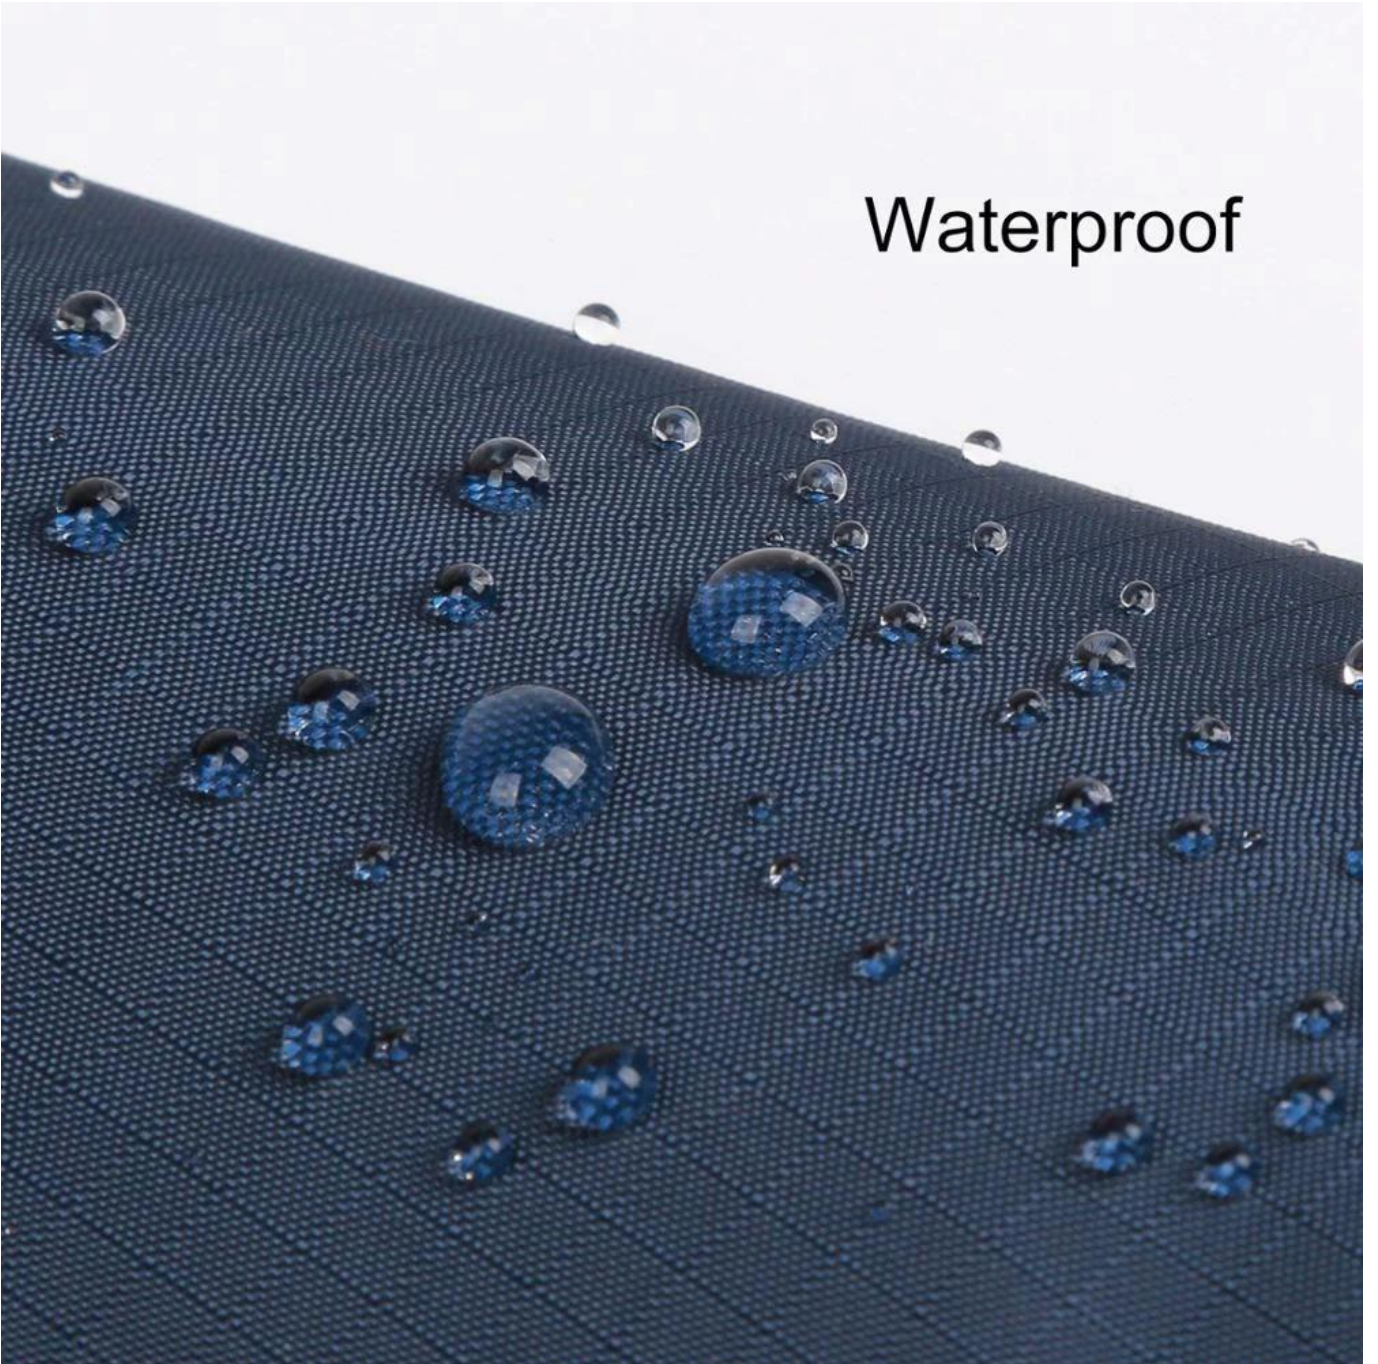

231.5g / 0.51lbs

37 inches

8Ribs Umbrella

Sun & Rain

Waterproof

WHY CHOOSE US?

S***+
FR

★★★★★