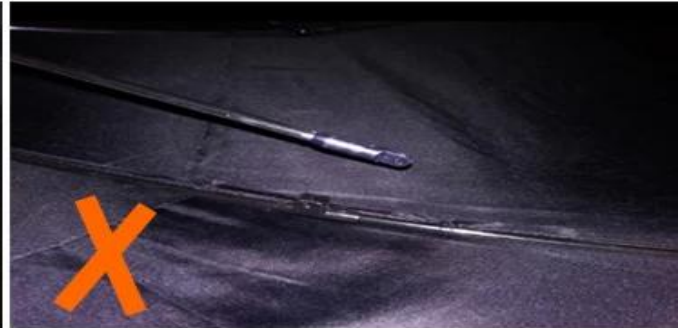

معلومات الشركة

شاوشينغ لوتس مظلة المحدودة ، الشركة المصنعة المهنية والسرد التجاري، انتاج وتصدير جميع أنواع المظلات لأكثر من 15 سنة. بما في ذلك مظلة للطي ، مظلة على التوالي ، مظلة الأطفال ، مظلة الغولف ، مظلة الترويجية ، المظلات ، OEM نحن نؤيد النظام في الهواء الطلق وهلم جرا. يتم الانتهاء من جميع المظلات لدينا وفقا لشهادات ريتش وغيرها من الشهادات الدولية. وقد بيعت مظلات اللوتس إلى جميع أنحاء العالم ، بما في ذلك الألمانية والولايات المتحدة وكندا واليابان وإسبانيا والمملكة المتحدة والهند ودبي والبرازيل وجنوب أفريقيا وتايوان وغيرها من البلدان.