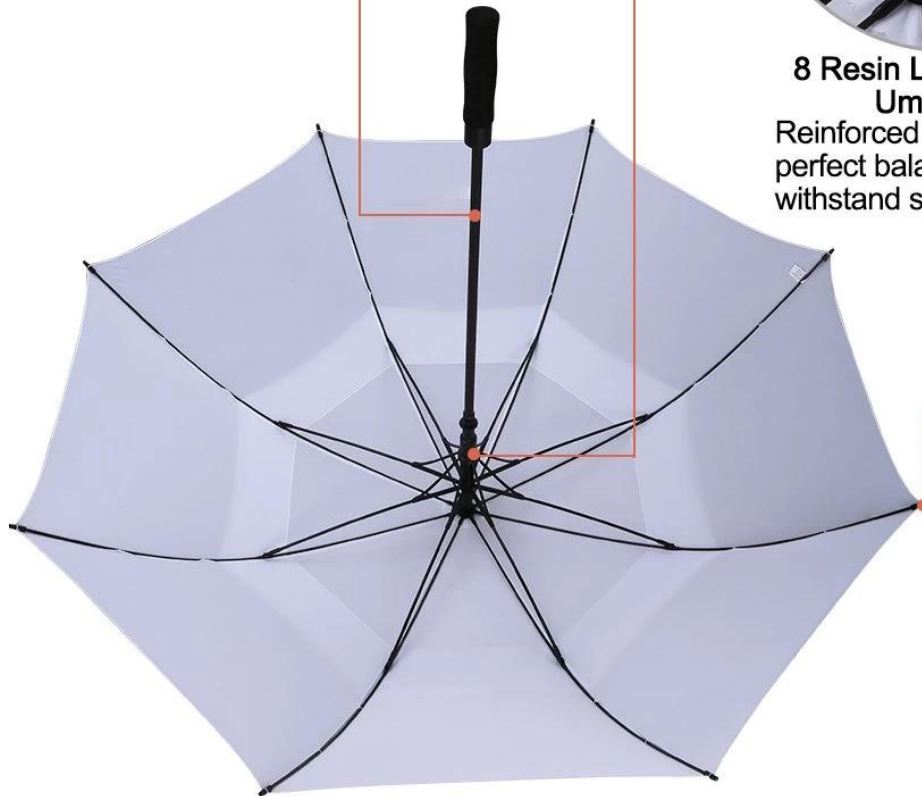

62":160LB
68":161LB

AUTO OPEN CANOPY

With a push button,
easy and quick to open with one hand.

NON-LIP FOAM RUBBER HANDLE

The engineering handle provides a better grip feeling and reduce wrist fatigue.

Water Repellent Fabric

Double-canopy design
VIRTUALLY WINDPROOF

The double-canopy design creates a vent during where wind can pass through, making the umbrella much easier to handle in harsh conditions

Fiberglass Shaft
More Lightweight than iron shaft,
rustless and not easy to bend.

**8 Resin Lotus Honeycomb
Umbrella Stand**
Reinforced Fiberglass Ribs, provides
perfect balance of strength and flexibility
withstand strong wind, heavy downpour.

Strong Umbrella Bead
Injection technics, molding in
one, not easy to deformation
and take off the line.