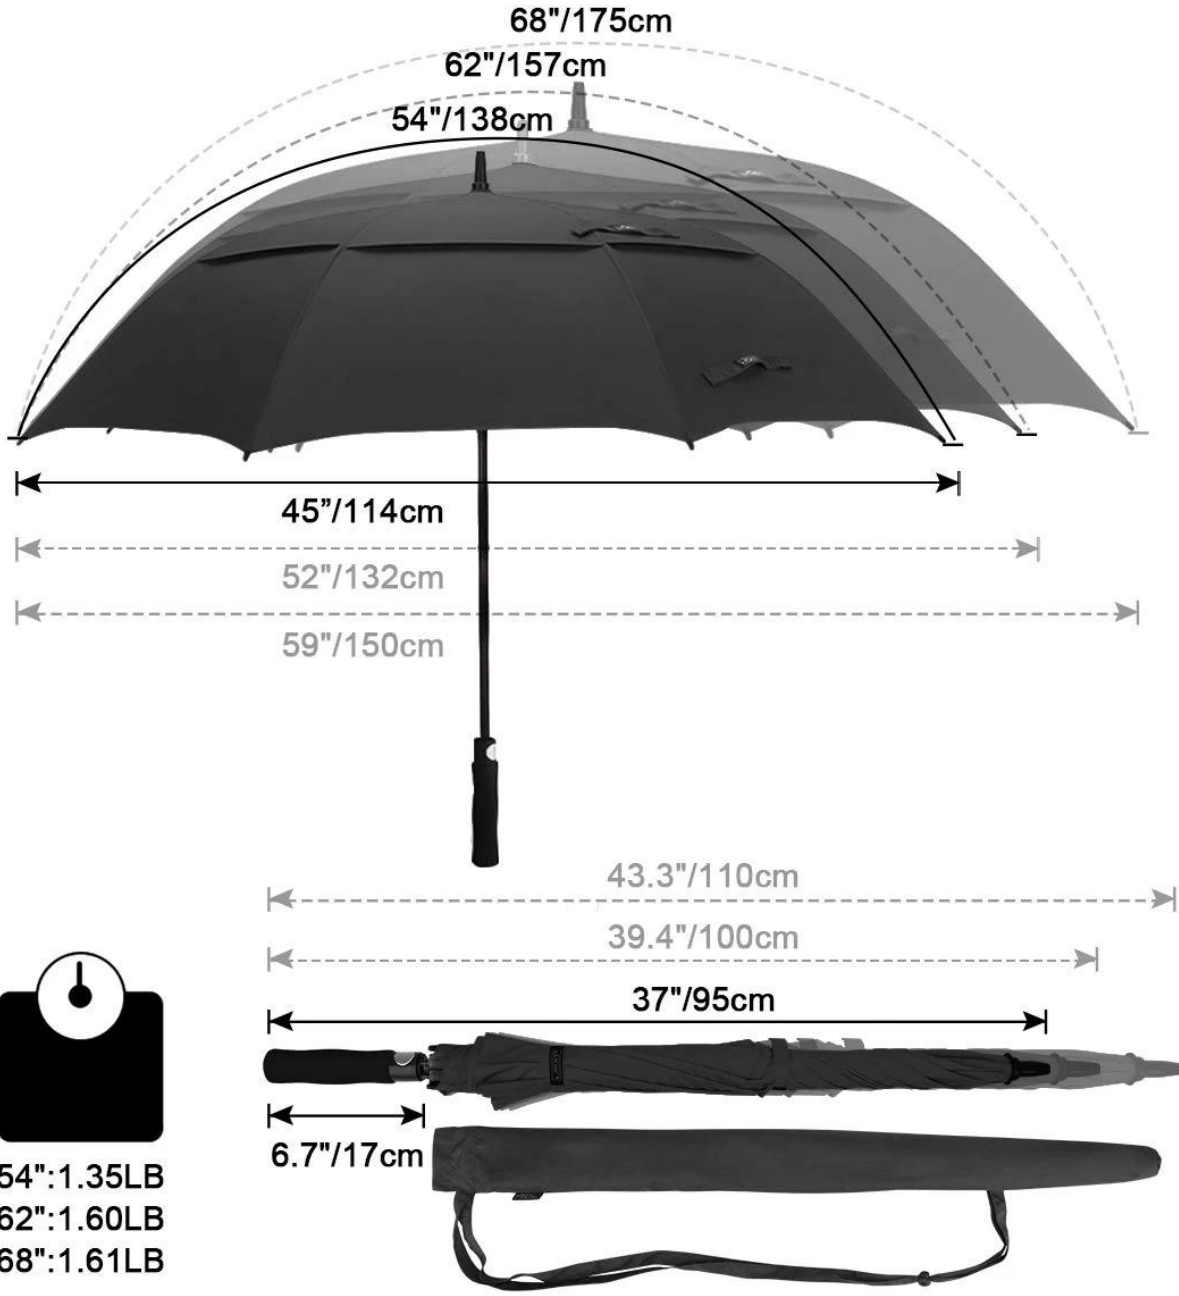

item	value
Name	Golf umbrella
Size	30"*8K
Weight	1kg
Fabric	190T Pongee Fabric
Frame	Fiberglass Ribs
Logo	Customized Logo Supported
Keywords	Golf Umbrella Windproof
Packing Size	105*25*26cm/50pcs
Packing Weight	28kg/50pcs
OEM	Highly Welcomed

## SUPERIOR WINDPROOF

Construction - 8 Resin - Reinforced Fiberglass Ribs,  
it can protect you from strong wind, heavy downpour.

**Water Repellent Fabric**

**Fiberglass Shaft**  
More Lightweight than iron shaft,  
rustless and not easy to bend.

**8 Resin Lotus Honeycomb  
Umbrella Stand**  
Reinforced Fiberglass Ribs, provides  
perfect balance of strength and flexibility  
withstand strong wind, heavy downpour.

**Strong Umbrella Bead**  
Injection technics, molding in  
one, not easy to deformation  
and take off the line.