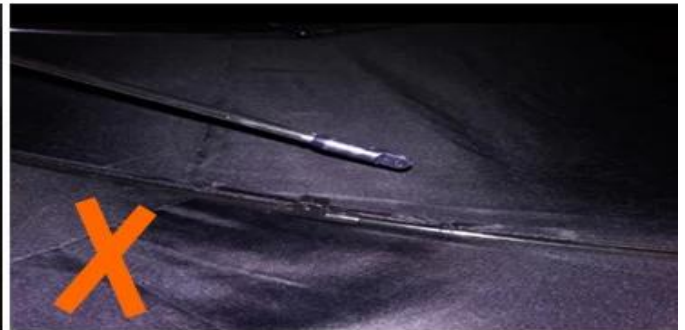

24 Dec 2018 02:24

K***+
ES

★★★★☆

Color: Black Ships From: China Logistics: TNT

One the metals/ribs broke after one day of use, with just light rain
no wind. Very disappointing!

24 Dec 2018 02:24

ours

others