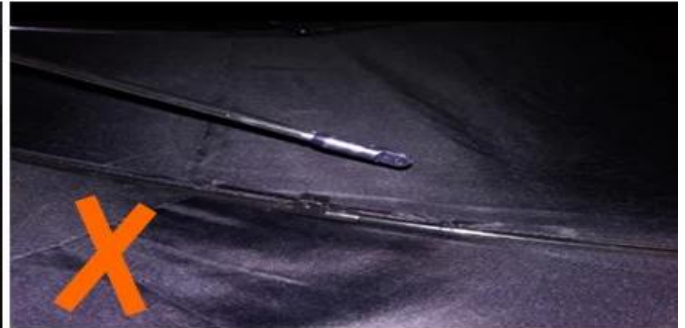

24 Dec 2018 02:24

K***+
ES

★★★★☆

Color: Black Ships From: China Logistics: TNT

One the metals/ribs broke after one day of use, with just light rain
no wind. Very disappointing!

24 Dec 2018 02:24

ours

others